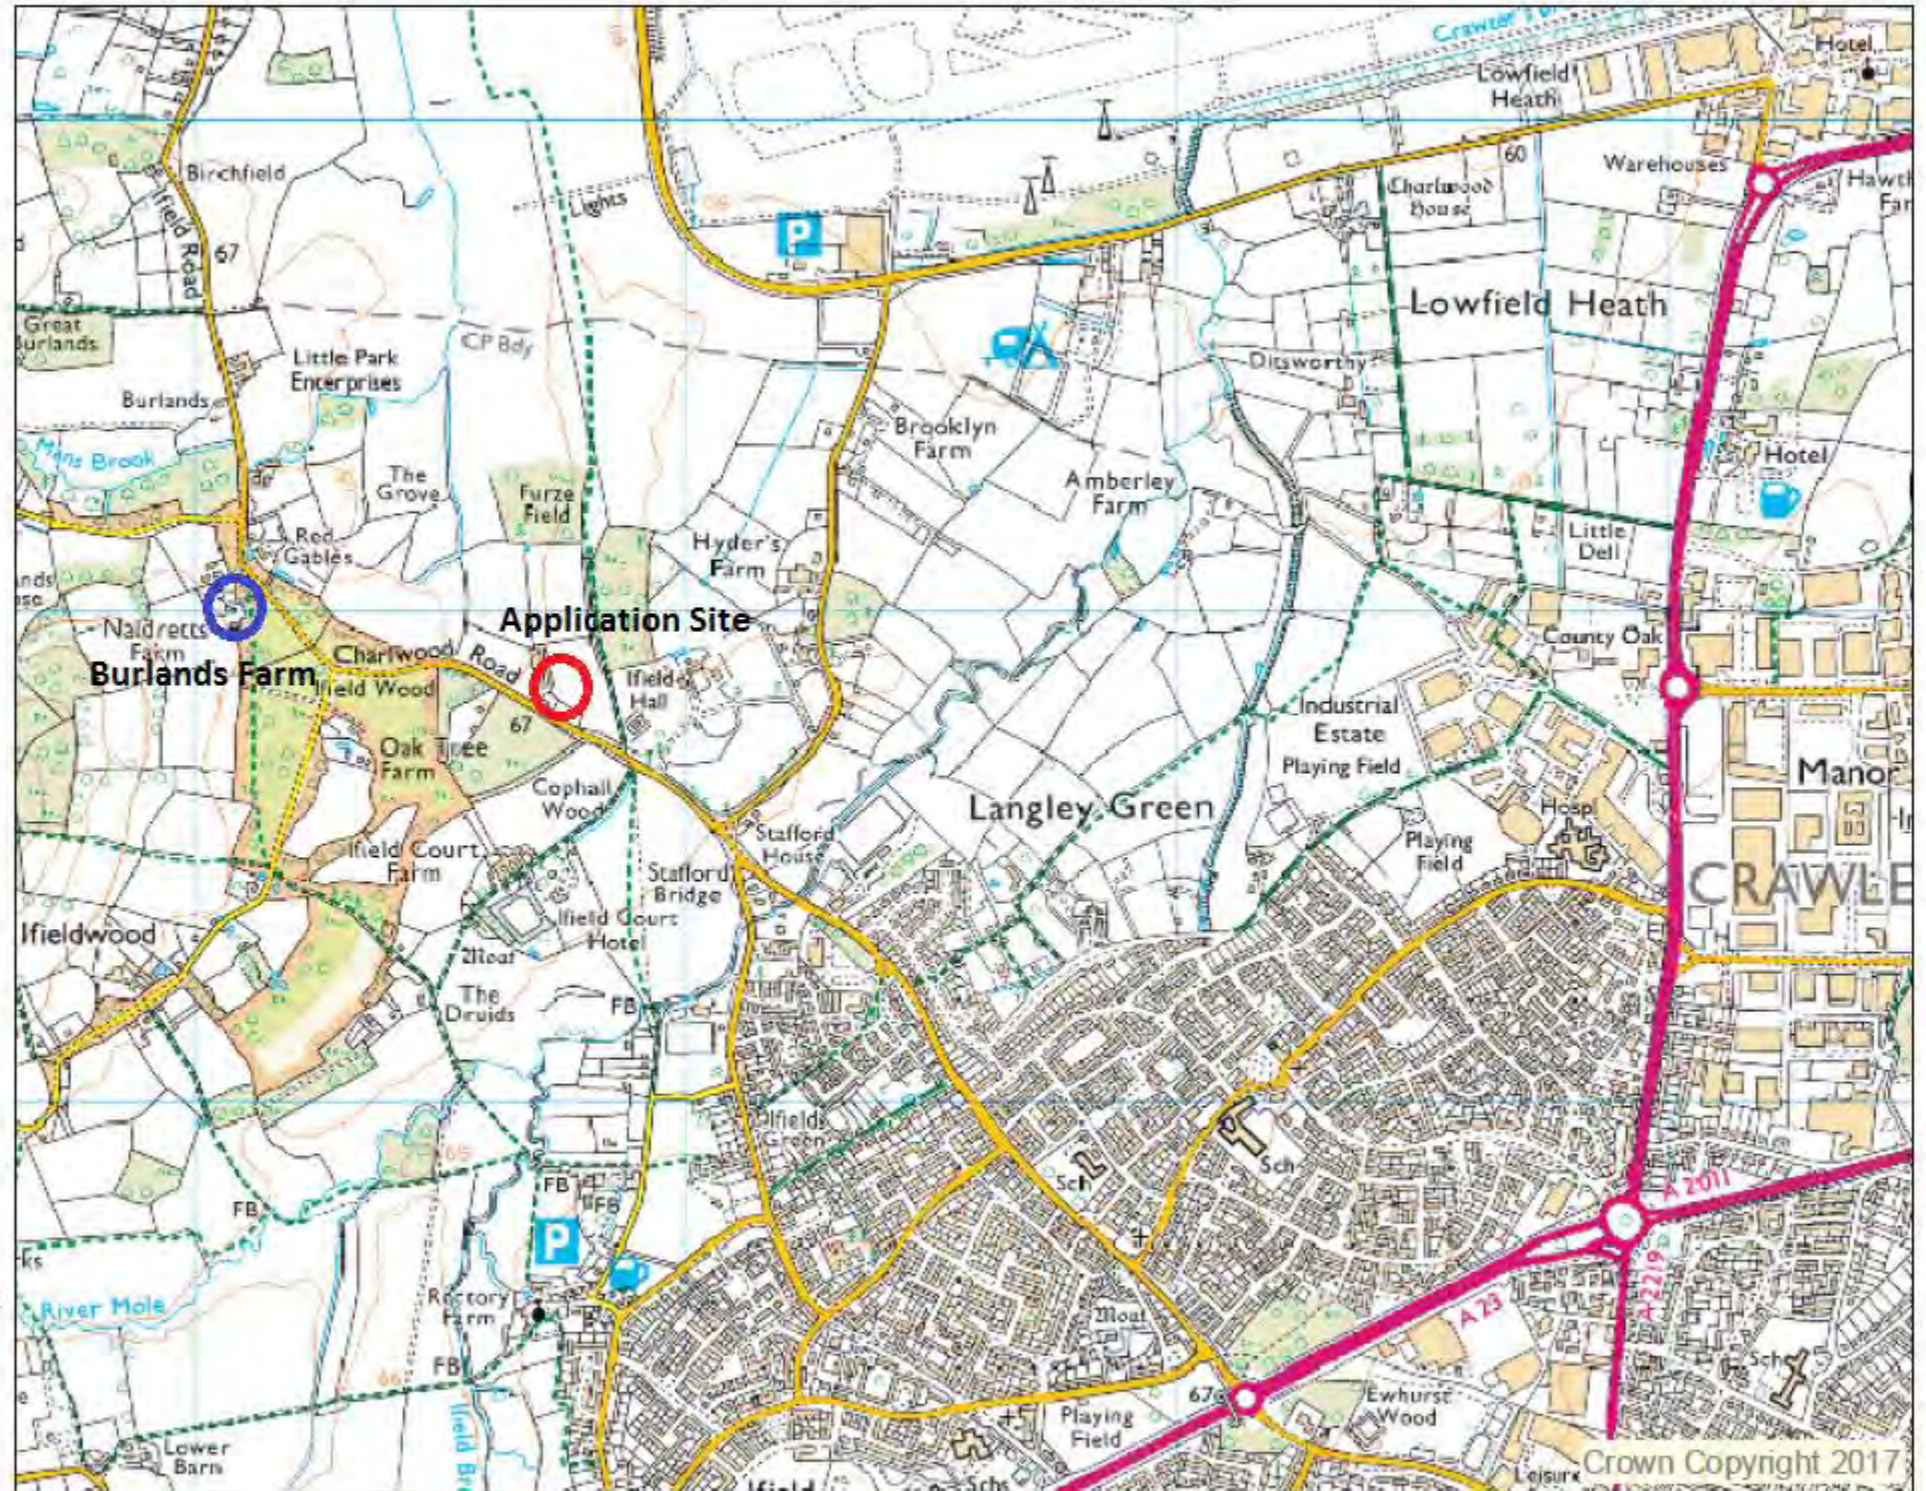

# Site Location

## Legend

Date:  
Author:  
Scale 1:18,554

## Map Notes

Crown Copyright. All rights reserved.  
West Sussex County Council  
100023447 (2017)