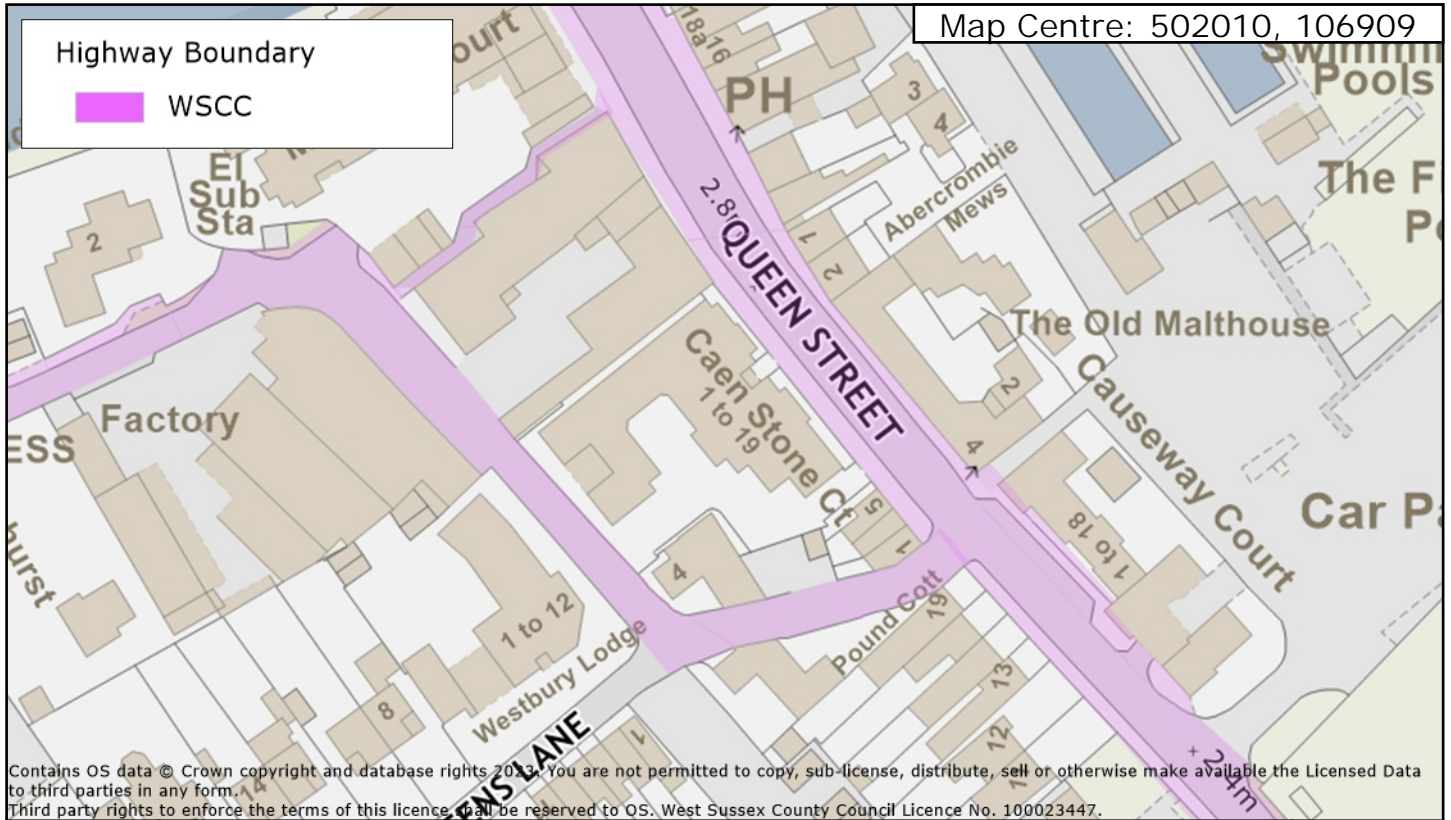

Map Centre: 502010, 106909

Highway Boundary

 WSCC

Contains OS data © Crown copyright and database rights 2013. You are not permitted to copy, sub-license, distribute, sell or otherwise make available the Licensed Data to third parties in any form. Third party rights to enforce the terms of this licence shall be reserved to OS. West Sussex County Council Licence No. 100023447.

07 February 2023
Earthlight Internal

Highway Boundary - Arundel

1:1250