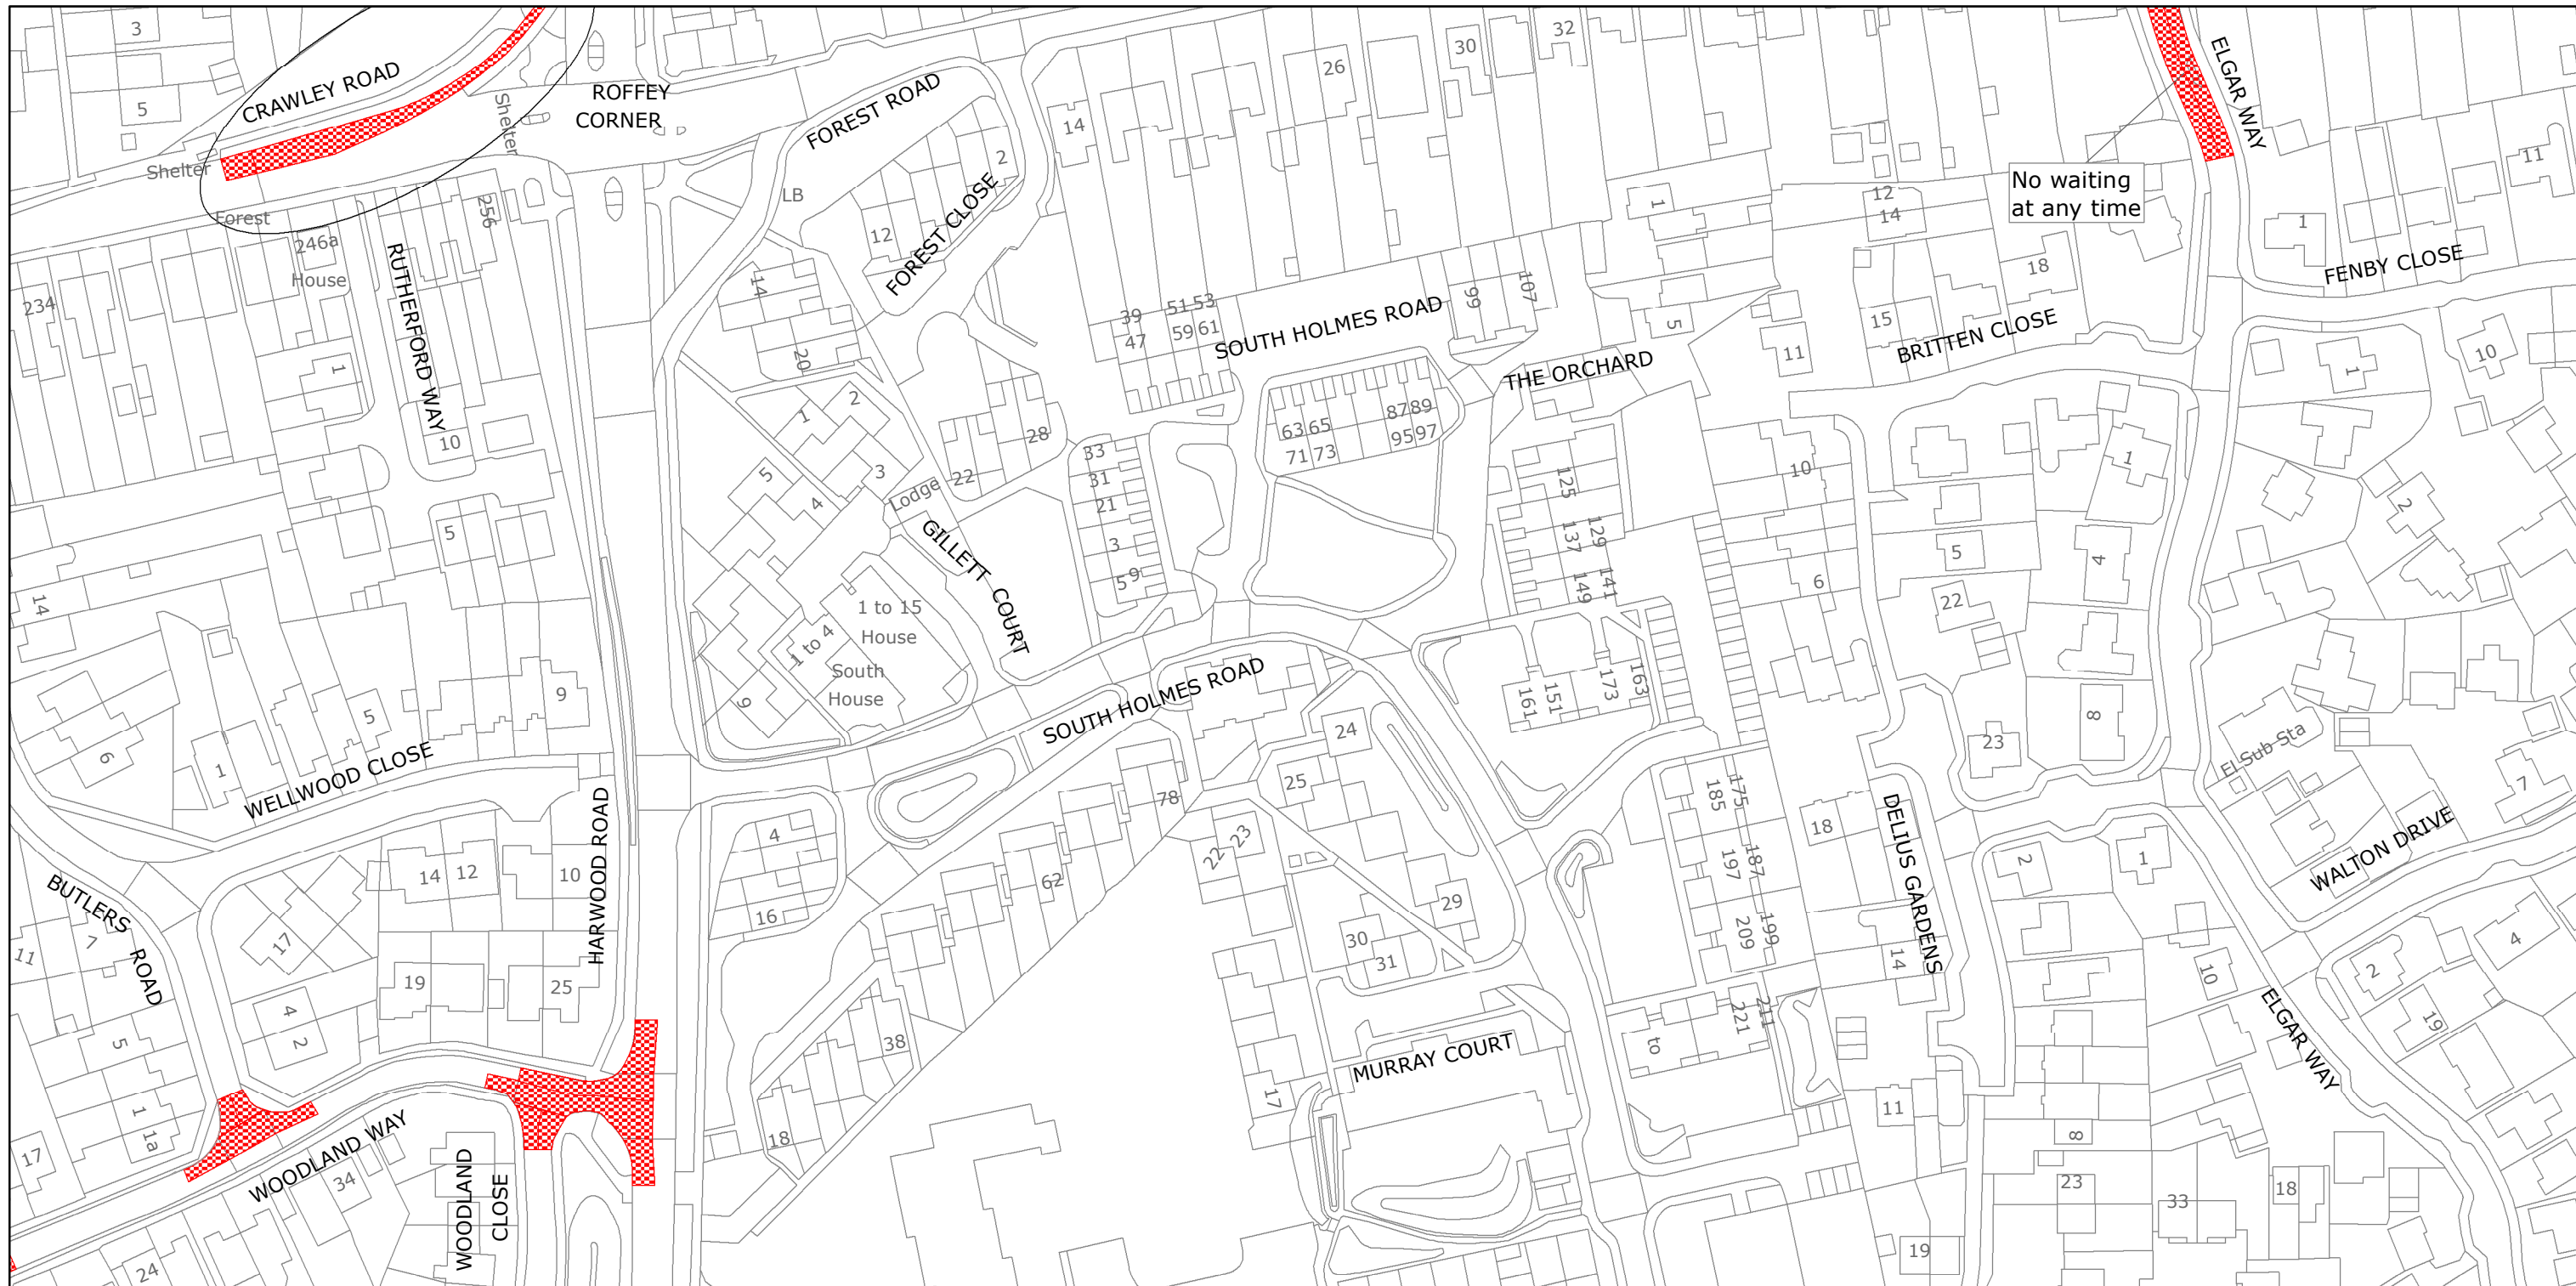

No waiting at any time

West Sussex County Council
Highways & Transport
The Grange
Tower Street
Chichester
West Sussex
PO19 1RH

HORSHAM DISTRICT: NORTH HORSHAM
WAITING RESTRICTIONS

TILE REF NO:
TQ1931NEN

SHEET ISSUE NO 3
SHEET ACTIVE FROM - 22/04/2014

SCALE:
1:1250
at A3 size

Reproduced from or based upon 2010 Ordnance Survey mapping with permission of the Controller of HMSO (c) Crown Copyright reserved.
Unauthorised reproduction infringes Crown copyright and may lead to prosecution or civil proceedings West Sussex County Council Licence No. 100018485

No waiting at any time

West Sussex County Council
 Highways & Transport
 The Grange
 Tower Street
 Chichester
 West Sussex
 PO19 1RH

HORSHAM DISTRICT: NORTH HORSHAM
 PROPOSED WAITING RESTRICTIONS (22.03.2022)

TILE REF NO:
 TQ1931NEN

SHEET ISSUE NO 4_HON2204
 SHEET ACTIVE FROM - DD.MM.YYYY

SCALE:
 1:1250
 at A3 size