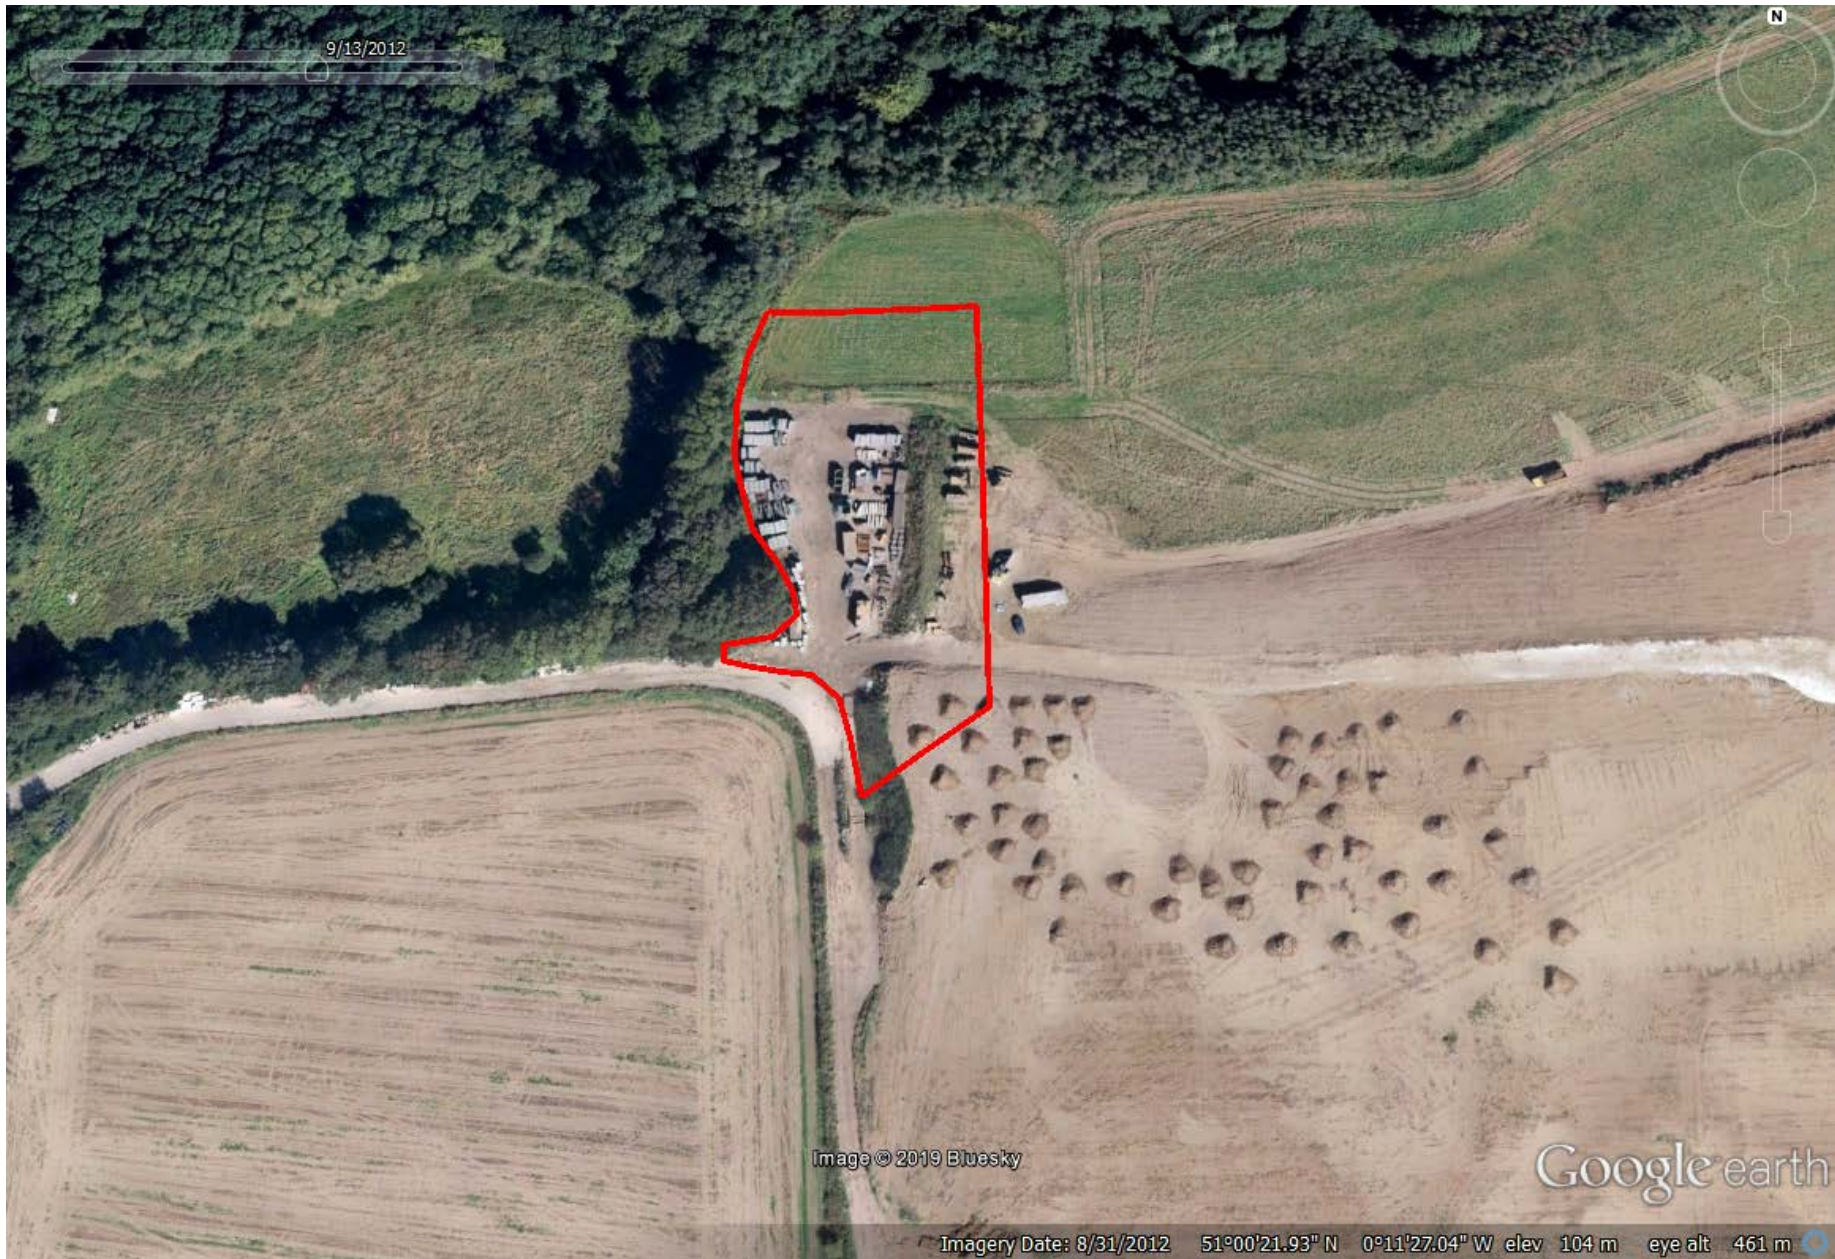

1 January 2005

31 August 2012

10 September 2015

9/10/2015

Google earth

Imagery Date: 9/10/2015 51°00'23.71" N 0°11'28.91" W elev 106 m eye alt 461 m

10 October 2018

10/10/2018

Google earth

Imagery Date: 10/10/2018 51°00'24.51" N 0°11'27.33" W elev 106 m eye alt 461 m