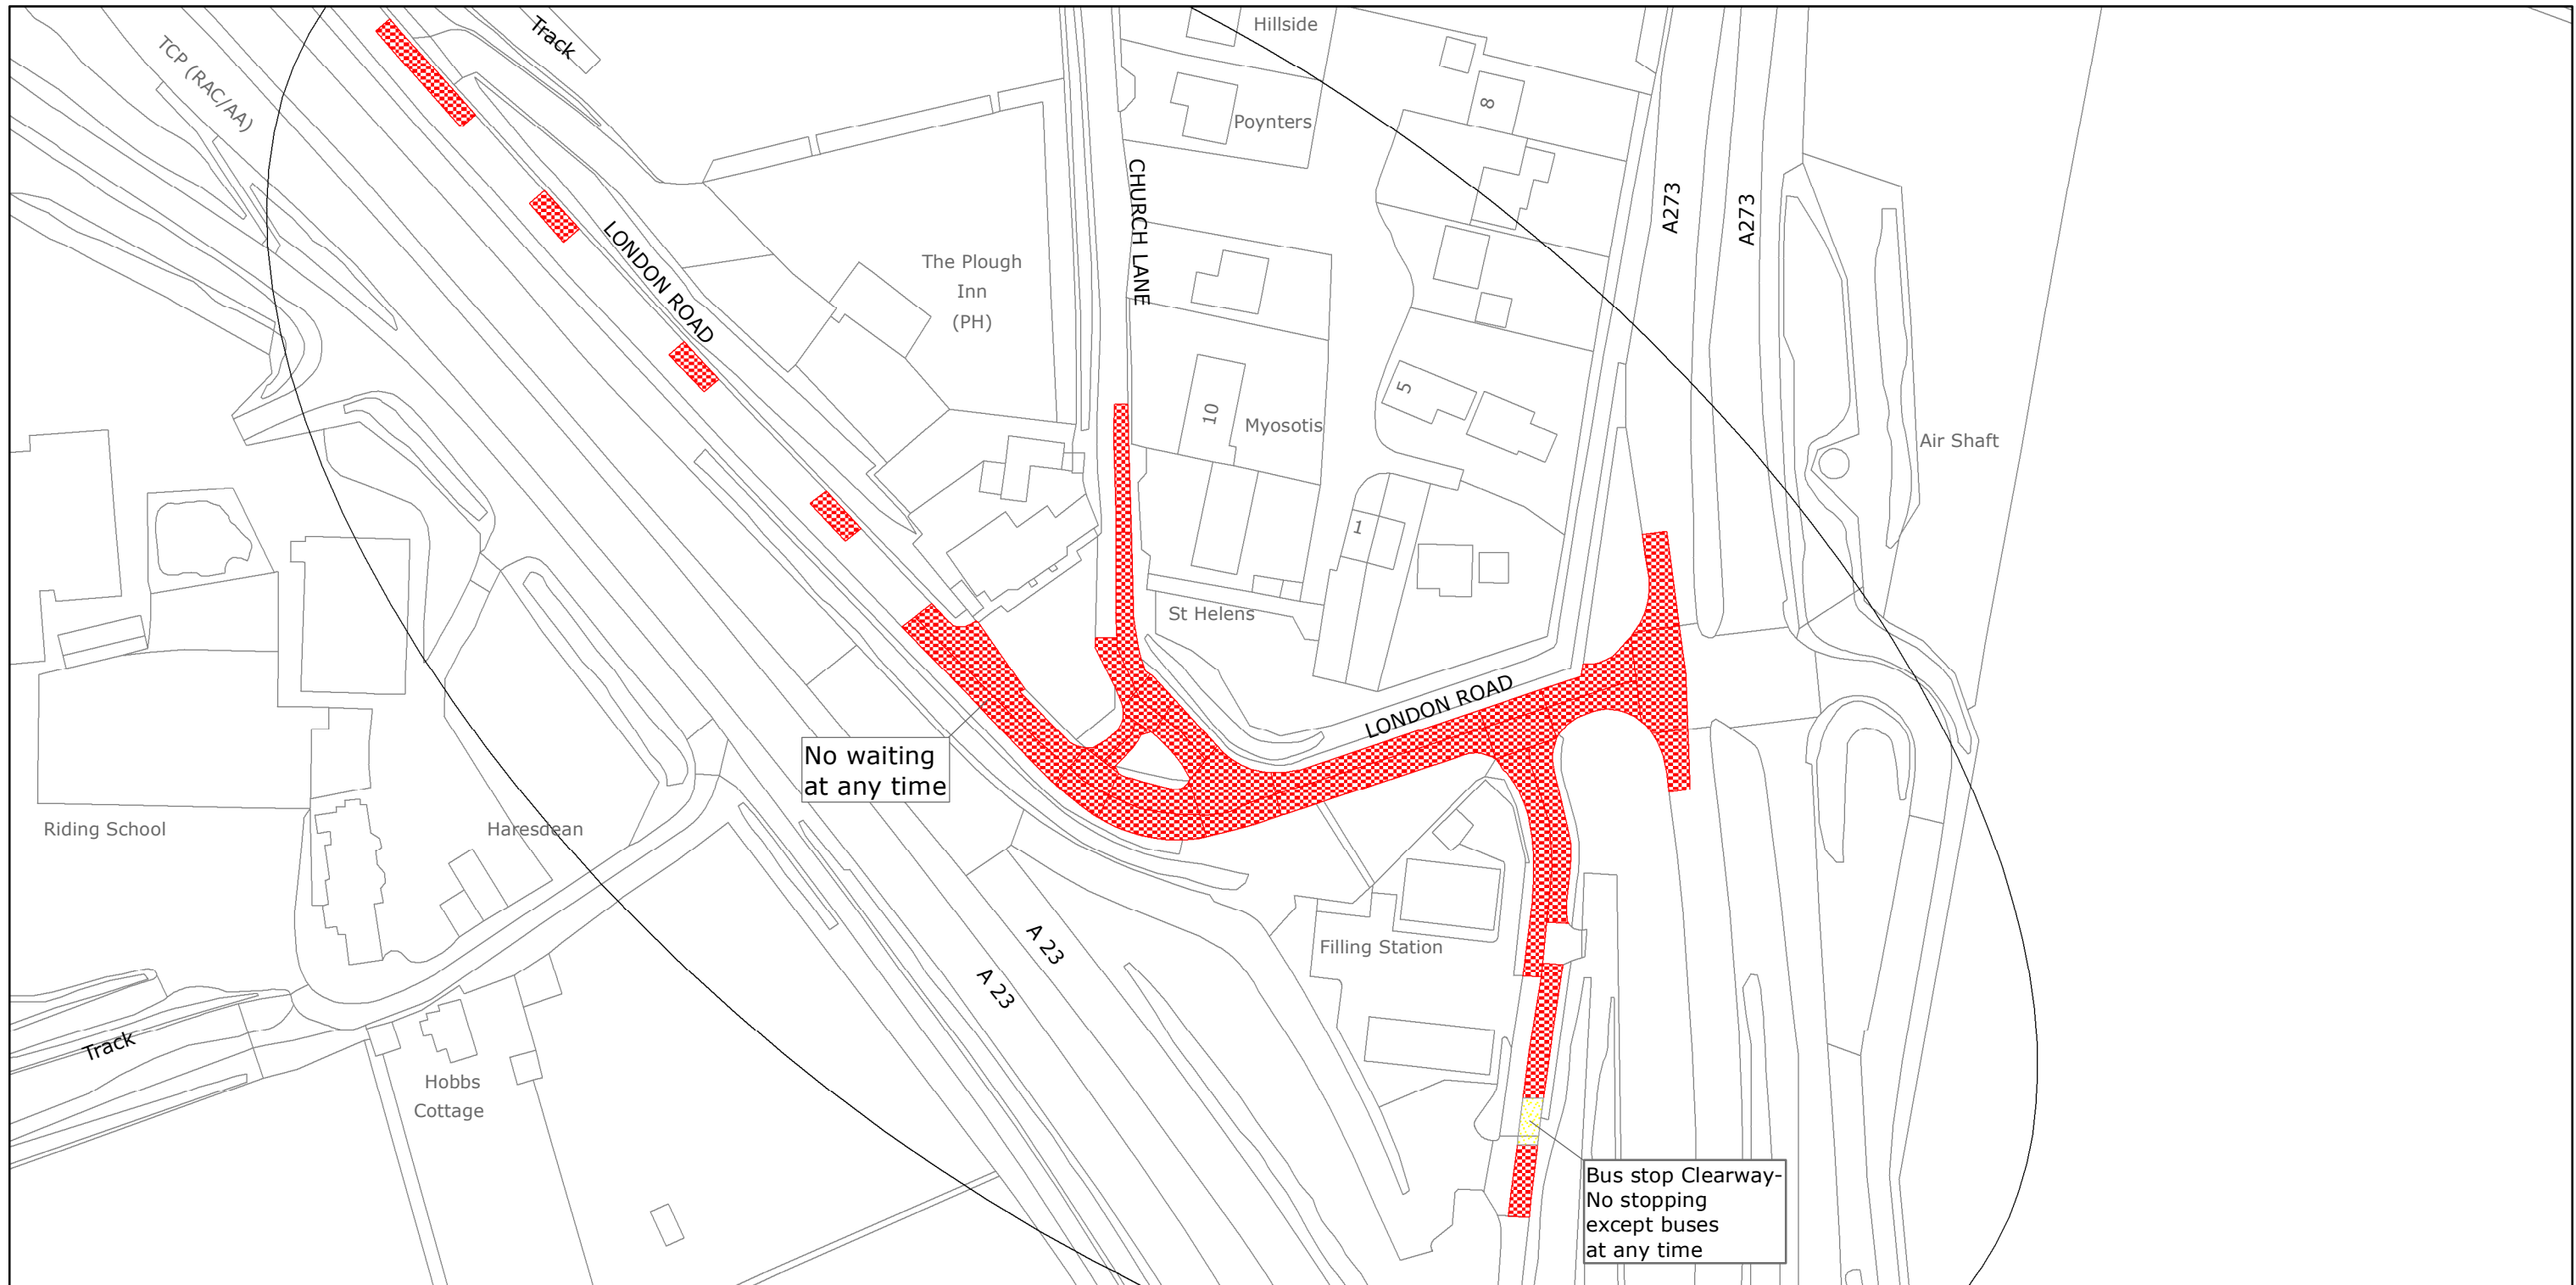

West Sussex County Council
 Highways & Transport
 The Grange
 Tower Street
 Chichester
 West Sussex
 PO19 1RH

MID SUSSEX DISTRICT: PYECOMBE
 NO EXISTING WAITING RESTRICTIONS

Reproduced from or based upon 2020 Ordnance Survey mapping with permission of the Controller of HMSO (c) Crown Copyright reserved.
 Unauthorised reproduction infringes Crown copyright and may lead to prosecution or civil proceedings West Sussex County Council Licence No. 100018485

**TILE REF NO:
 TQ2912SWN**

SHEET ISSUE NO
 SHEET ACTIVE FROM -

SCALE:
 1:1250
 at A3 size

West Sussex County Council
 Highways & Transport
 The Grange
 Tower Street
 Chichester
 West Sussex
 PO19 1RH

MID SUSSEX DISTRICT: PYECOMBE
 PROPOSED WAITING RESTRICTIONS (25.11.2020)