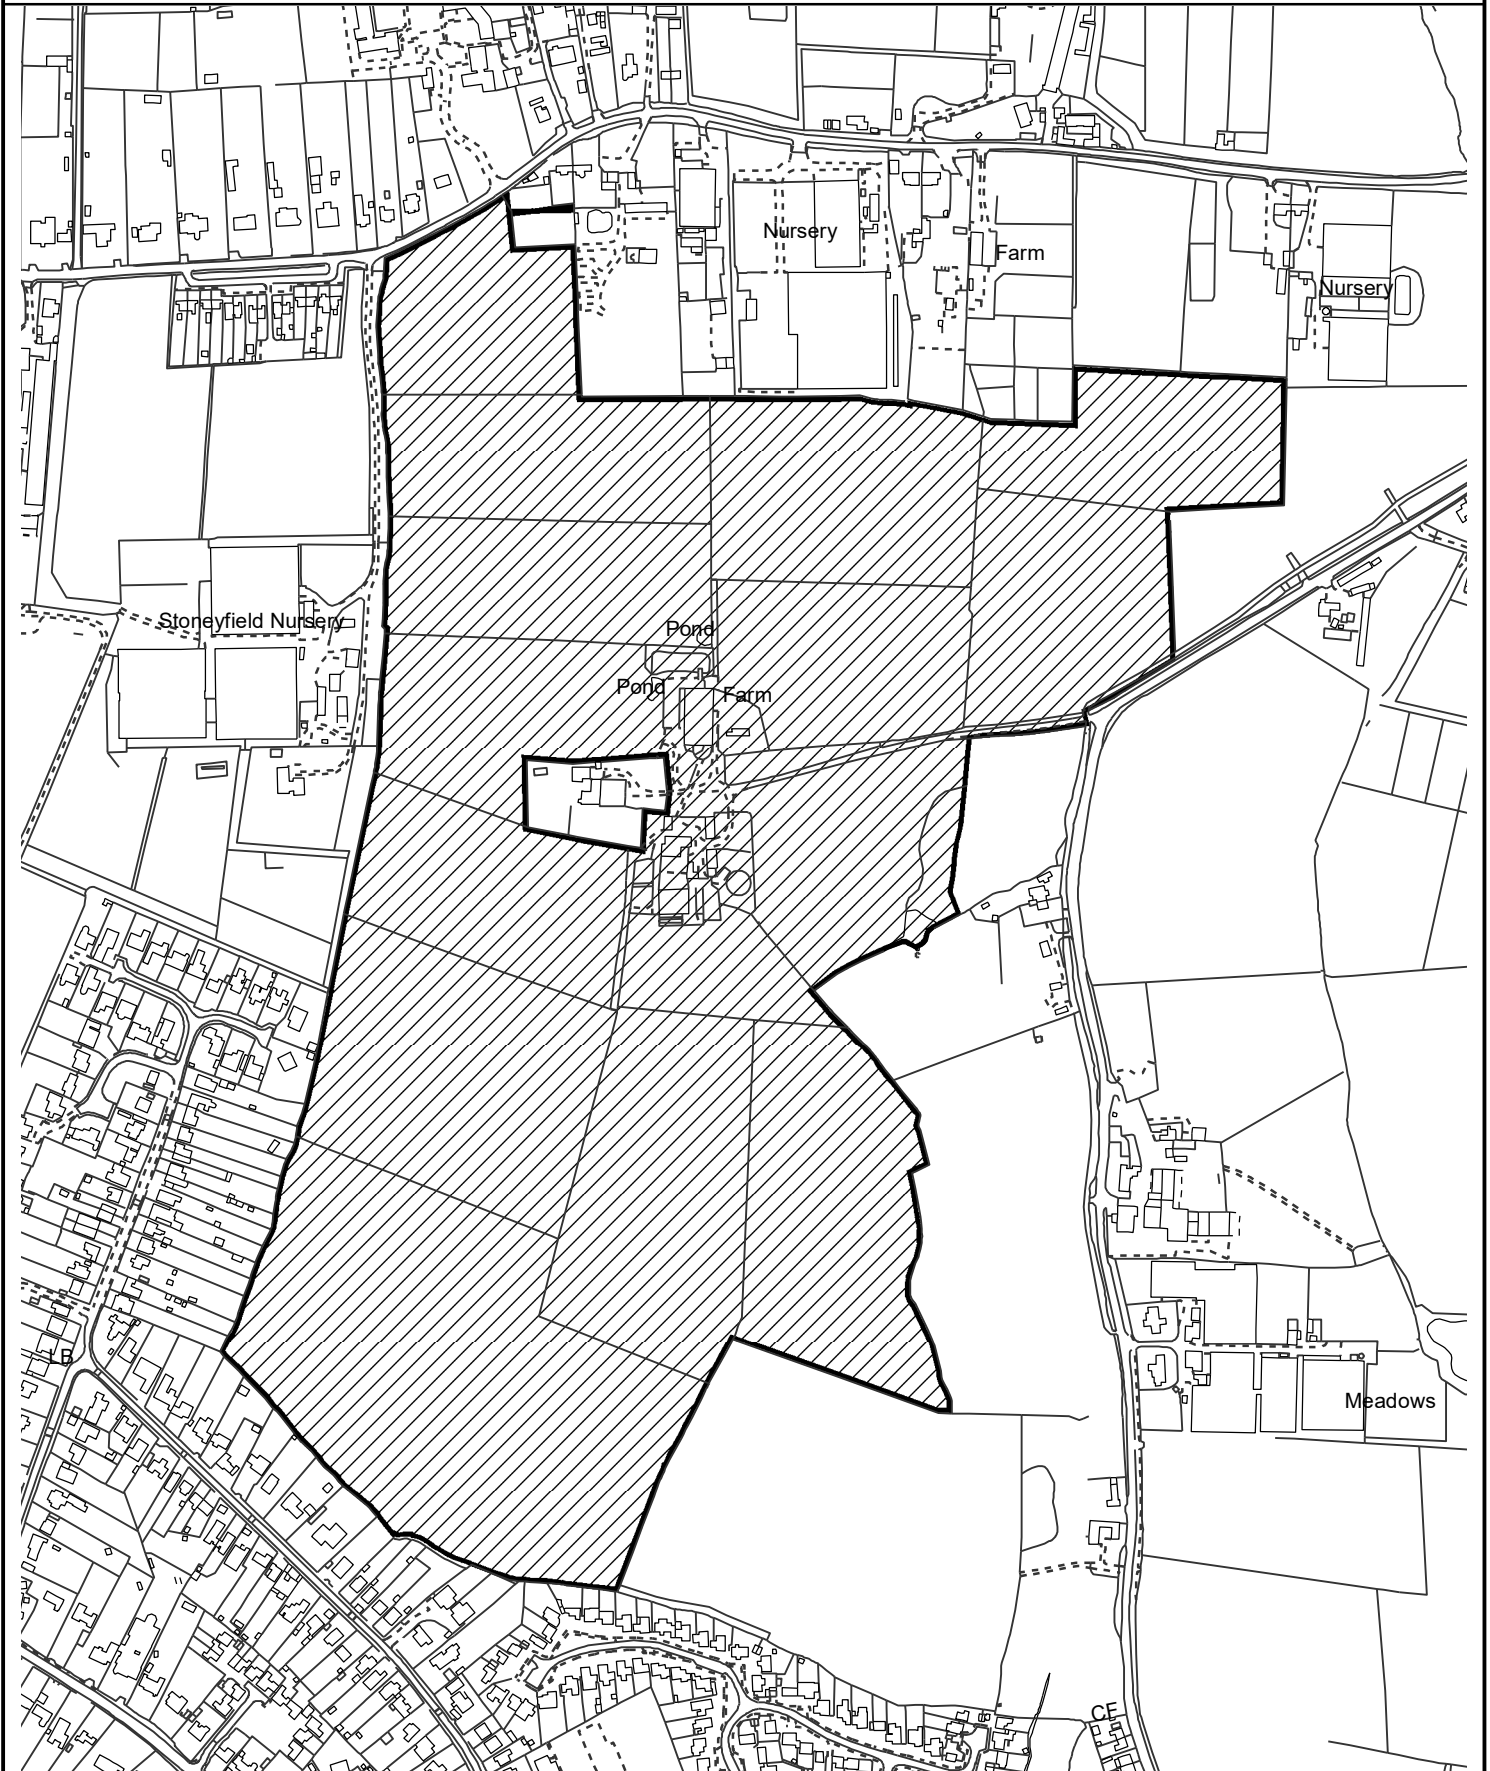

PROPERTY & ASSETS

Holding 21, Choller Estate

Reproduced from or based upon the 2021 Ordnance Survey mapping with the permission of the Controller of HMSO (c) Crown Copyright reserved. Unauthorised production infringes Crown Copyright and may lead to prosecution. WSCC Licence 100023447.

PLAN FOR IDENTIFICATION
ONLY

Not to Scale

Property & Assets
Directorate

WEST SUSSEX COUNTY COUNCIL