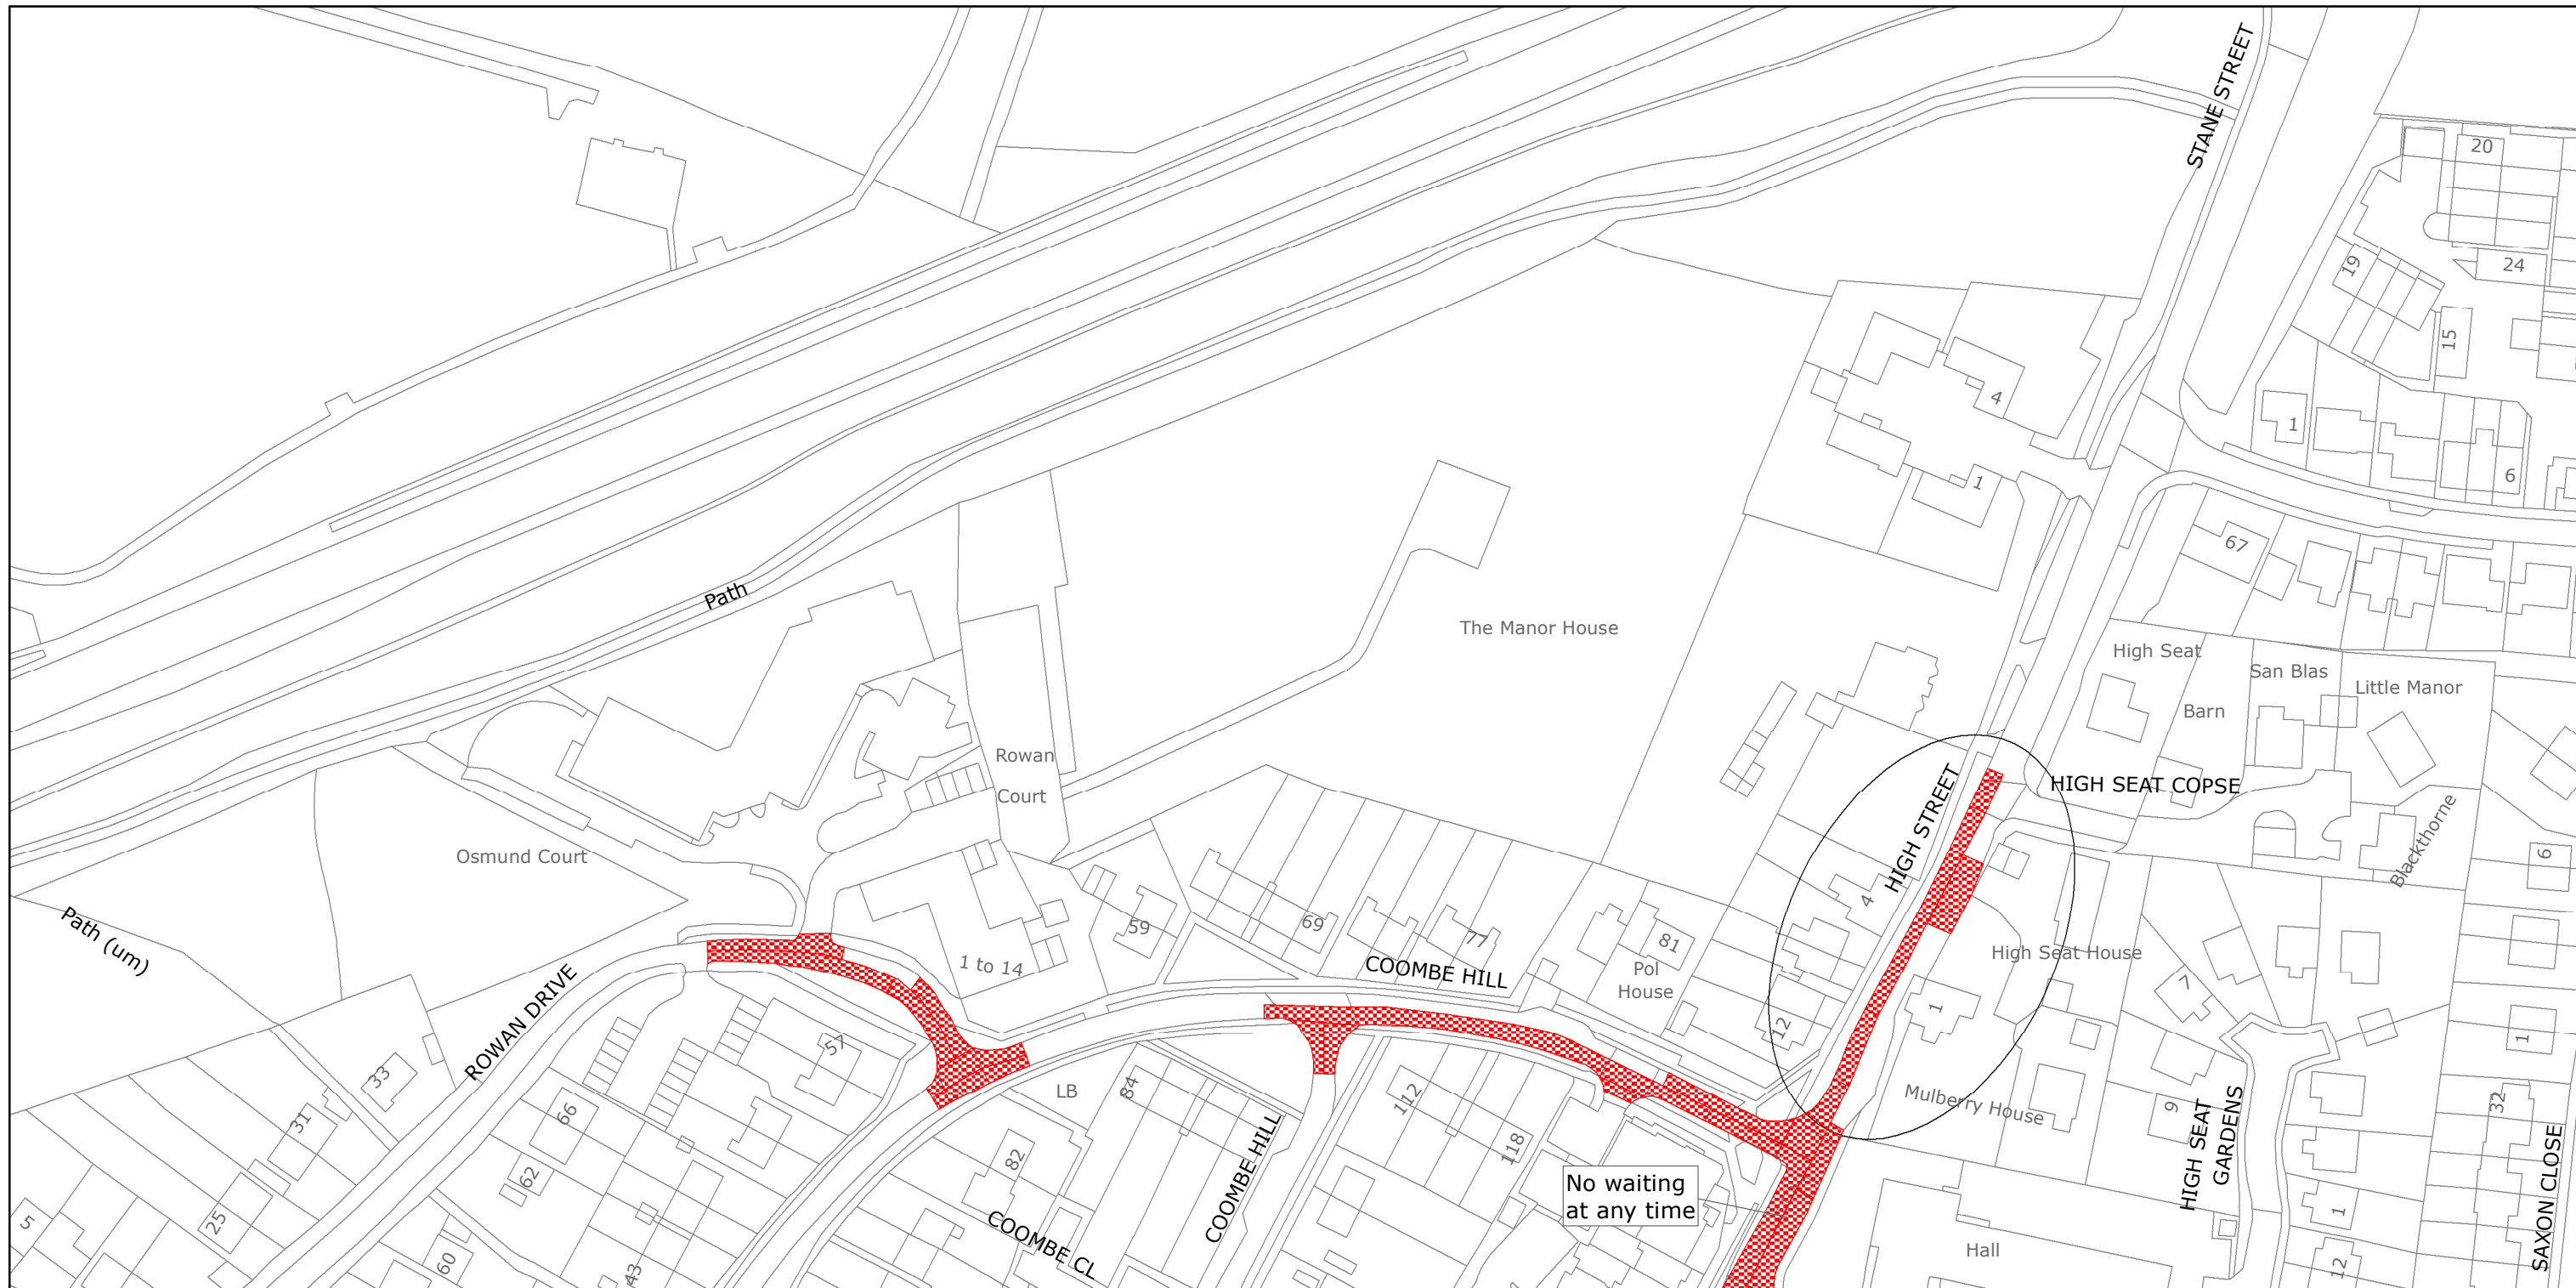

West Sussex County Council
 Highways & Transport
 The Grange
 Tower Street
 Chichester
 West Sussex
 PO19 1RH

HORSHAM DISTRICT: BILLINGSHURST
WAITING RESTRICTIONS

Reproduced from or based upon 2013 Ordnance Survey material with permission of the Controller of HMSO (c) Crown Copyright reserved.
 Unauthorised reproduction infringes Crown copyright and may lead to prosecution or civil proceedings West Sussex County Council Licence No. 100023447

TILE REF NO:
TQ0826SEN

SHEET ISSUE NO 4
 SHEET ACTIVE FROM - 03/11/2014

SCALE:
1:1250
 at A3 size

West Sussex County Council
 Highways & Transport
 The Grange
 Tower Street
 Chichester
 West Sussex
 PO19 1RH

HORSHAM DISTRICT: BILLINGSHURST
 PROPOSED WAITING RESTRICTIONS (20.02.2020_RC)

Reproduced from or based upon 2020 Ordnance Survey mapping with permission of the Controller of HMSO (c) Crown Copyright reserved.
 Unauthorised reproduction infringes Crown copyright and may lead to prosecution or civil proceedings West Sussex County Council Licence No. 100018485

TILE REF NO:
 TQ0826SEN

SHEET ISSUE NO 5_HON9026
 SHEET ACTIVE FROM - DD/MM/YYYY

SCALE:
 1:1250
 at A3 size