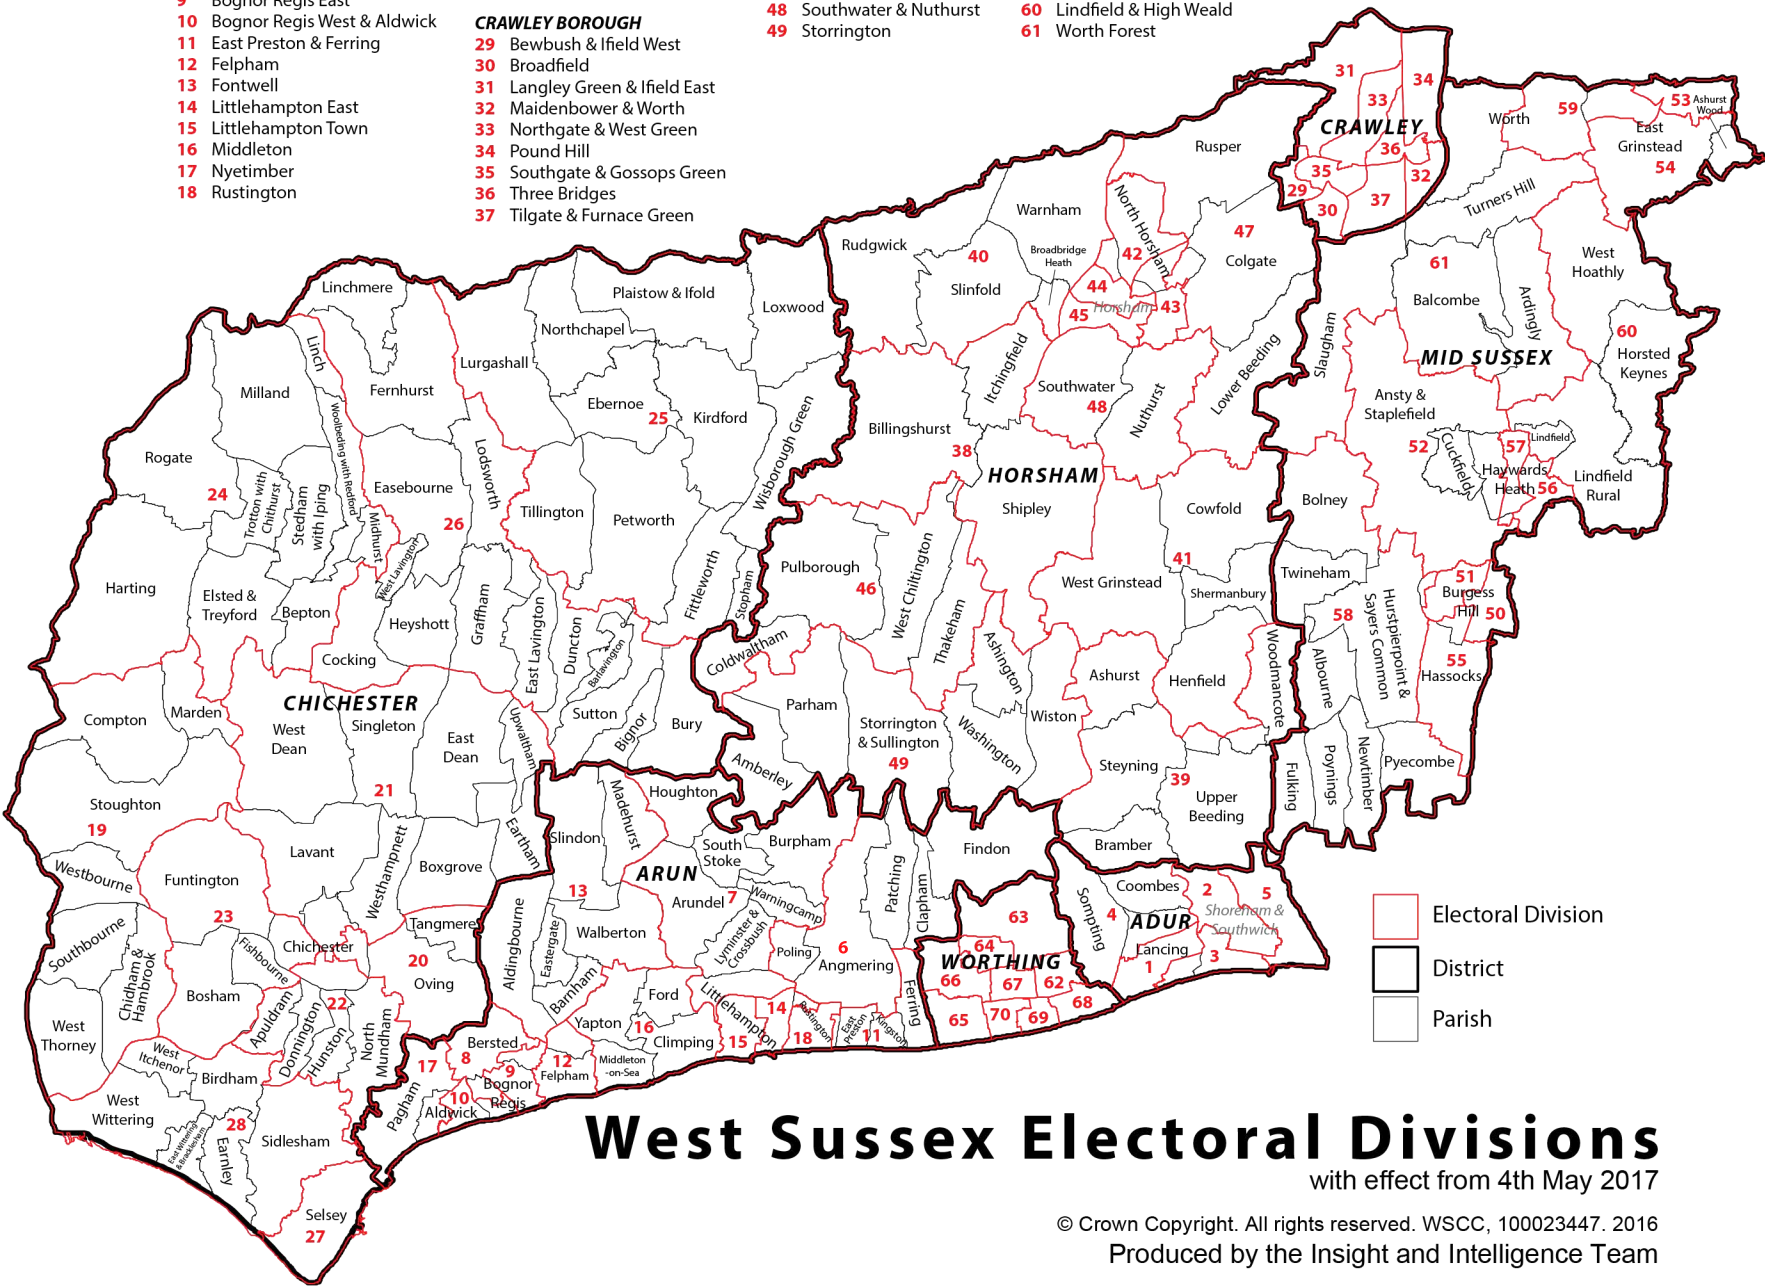

ARUN DISTRICT

- 6 Angmering & Findon
- 7 Arundel & Courtwick
- 8 Bersted
- 9 Bognor Regis East
- 10 Bognor Regis West & Aldwick
- 11 East Preston & Ferring
- 12 Felpham
- 13 Fontwell
- 14 Littlehampton East
- 15 Littlehampton Town
- 16 Middleton
- 17 Nyetimber
- 18 Rustington

CHICHESTER DISTRICT

- 19 Bourne
- 20 Chichester East
- 21 Chichester North
- 22 Chichester South
- 23 Chichester West
- 24 Midhurst
- 25 Petworth
- 26 Rother Valley
- 27 Selsey
- 28 The Witterings

CRAWLEY BOROUGH

- 29 Bewbush & Ifield West
- 30 Broadfield
- 31 Langley Green & Ifield East
- 32 Maidenbower & Worth
- 33 Northgate & West Green
- 34 Pound Hill
- 35 Southgate & Gossops Green
- 36 Three Bridges
- 37 Tilgate & Furnace Green

HORSHAM DISTRICT

- 38 Billingshurst
- 39 Bramber Castle
- 40 Broadbridge
- 41 Henfield
- 42 Holbrook
- 43 Horsham East
- 44 Horsham Hurst
- 45 Horsham Riverside
- 46 Pulborough
- 47 St Leonards Forest
- 48 Southwater & Nuthurst
- 49 Storrington

MID SUSSEX DISTRICT

- 50 Burgess Hill East
- 51 Burgess Hill North
- 52 Cuckfield & Lucastes
- 53 East Grinstead Meridian
- 54 East Grinstead South & Ashurst Wood
- 55 Hassocks & Burgess Hill South
- 56 Haywards Heath East
- 57 Haywards Heath Town
- 58 Hurstpierpoint & Bolney
- 59 Imberdown
- 60 Lindfield & High Weald
- 61 Worth Forest

WORTHING BOROUGH

- 62 Broadwater
- 63 Cissbury
- 64 Durrington & Salvington
- 65 Goring
- 66 Northbrook
- 67 Tarring
- 68 Worthing East
- 69 Worthing Pier
- 70 Worthing West

West Sussex Electoral Divisions

with effect from 4th May 2017

© Crown Copyright. All rights reserved. WSCC, 100023447. 2016

Produced by the Insight and Intelligence Team