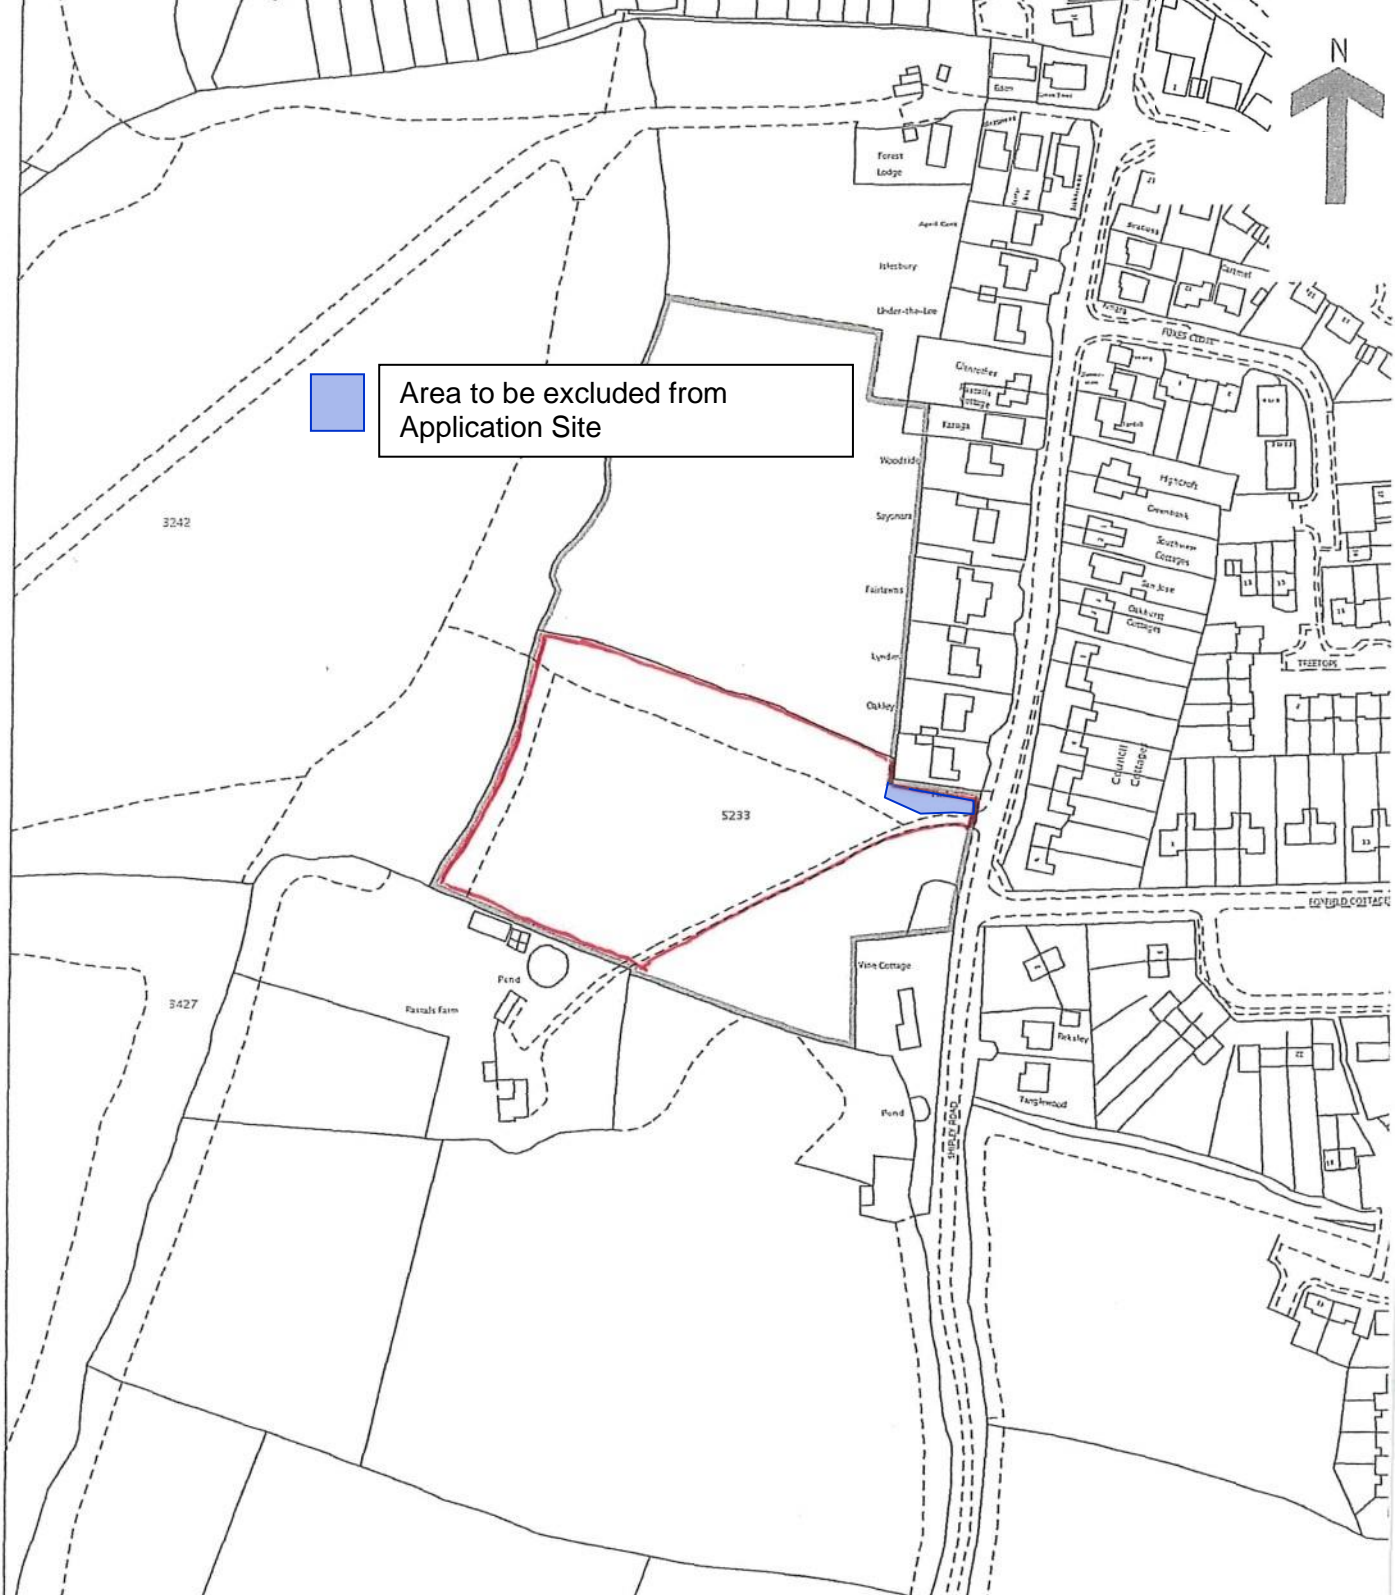

# Land Registry Current title plan

Title number WSX321854  
Ordnance Survey map reference TQ1S2SSE  
Scale 1:2500  
Administrative area West Sussex: Horsham

© Crown Copyright. Produced by Land Registry. Reproduction in whole or in part is prohibited without the prior written permission of Ordnance Survey. Licence Number 100026316.

TVG Ref.TVG31/50

Amendment to the Application Site Agreed Between the Parties