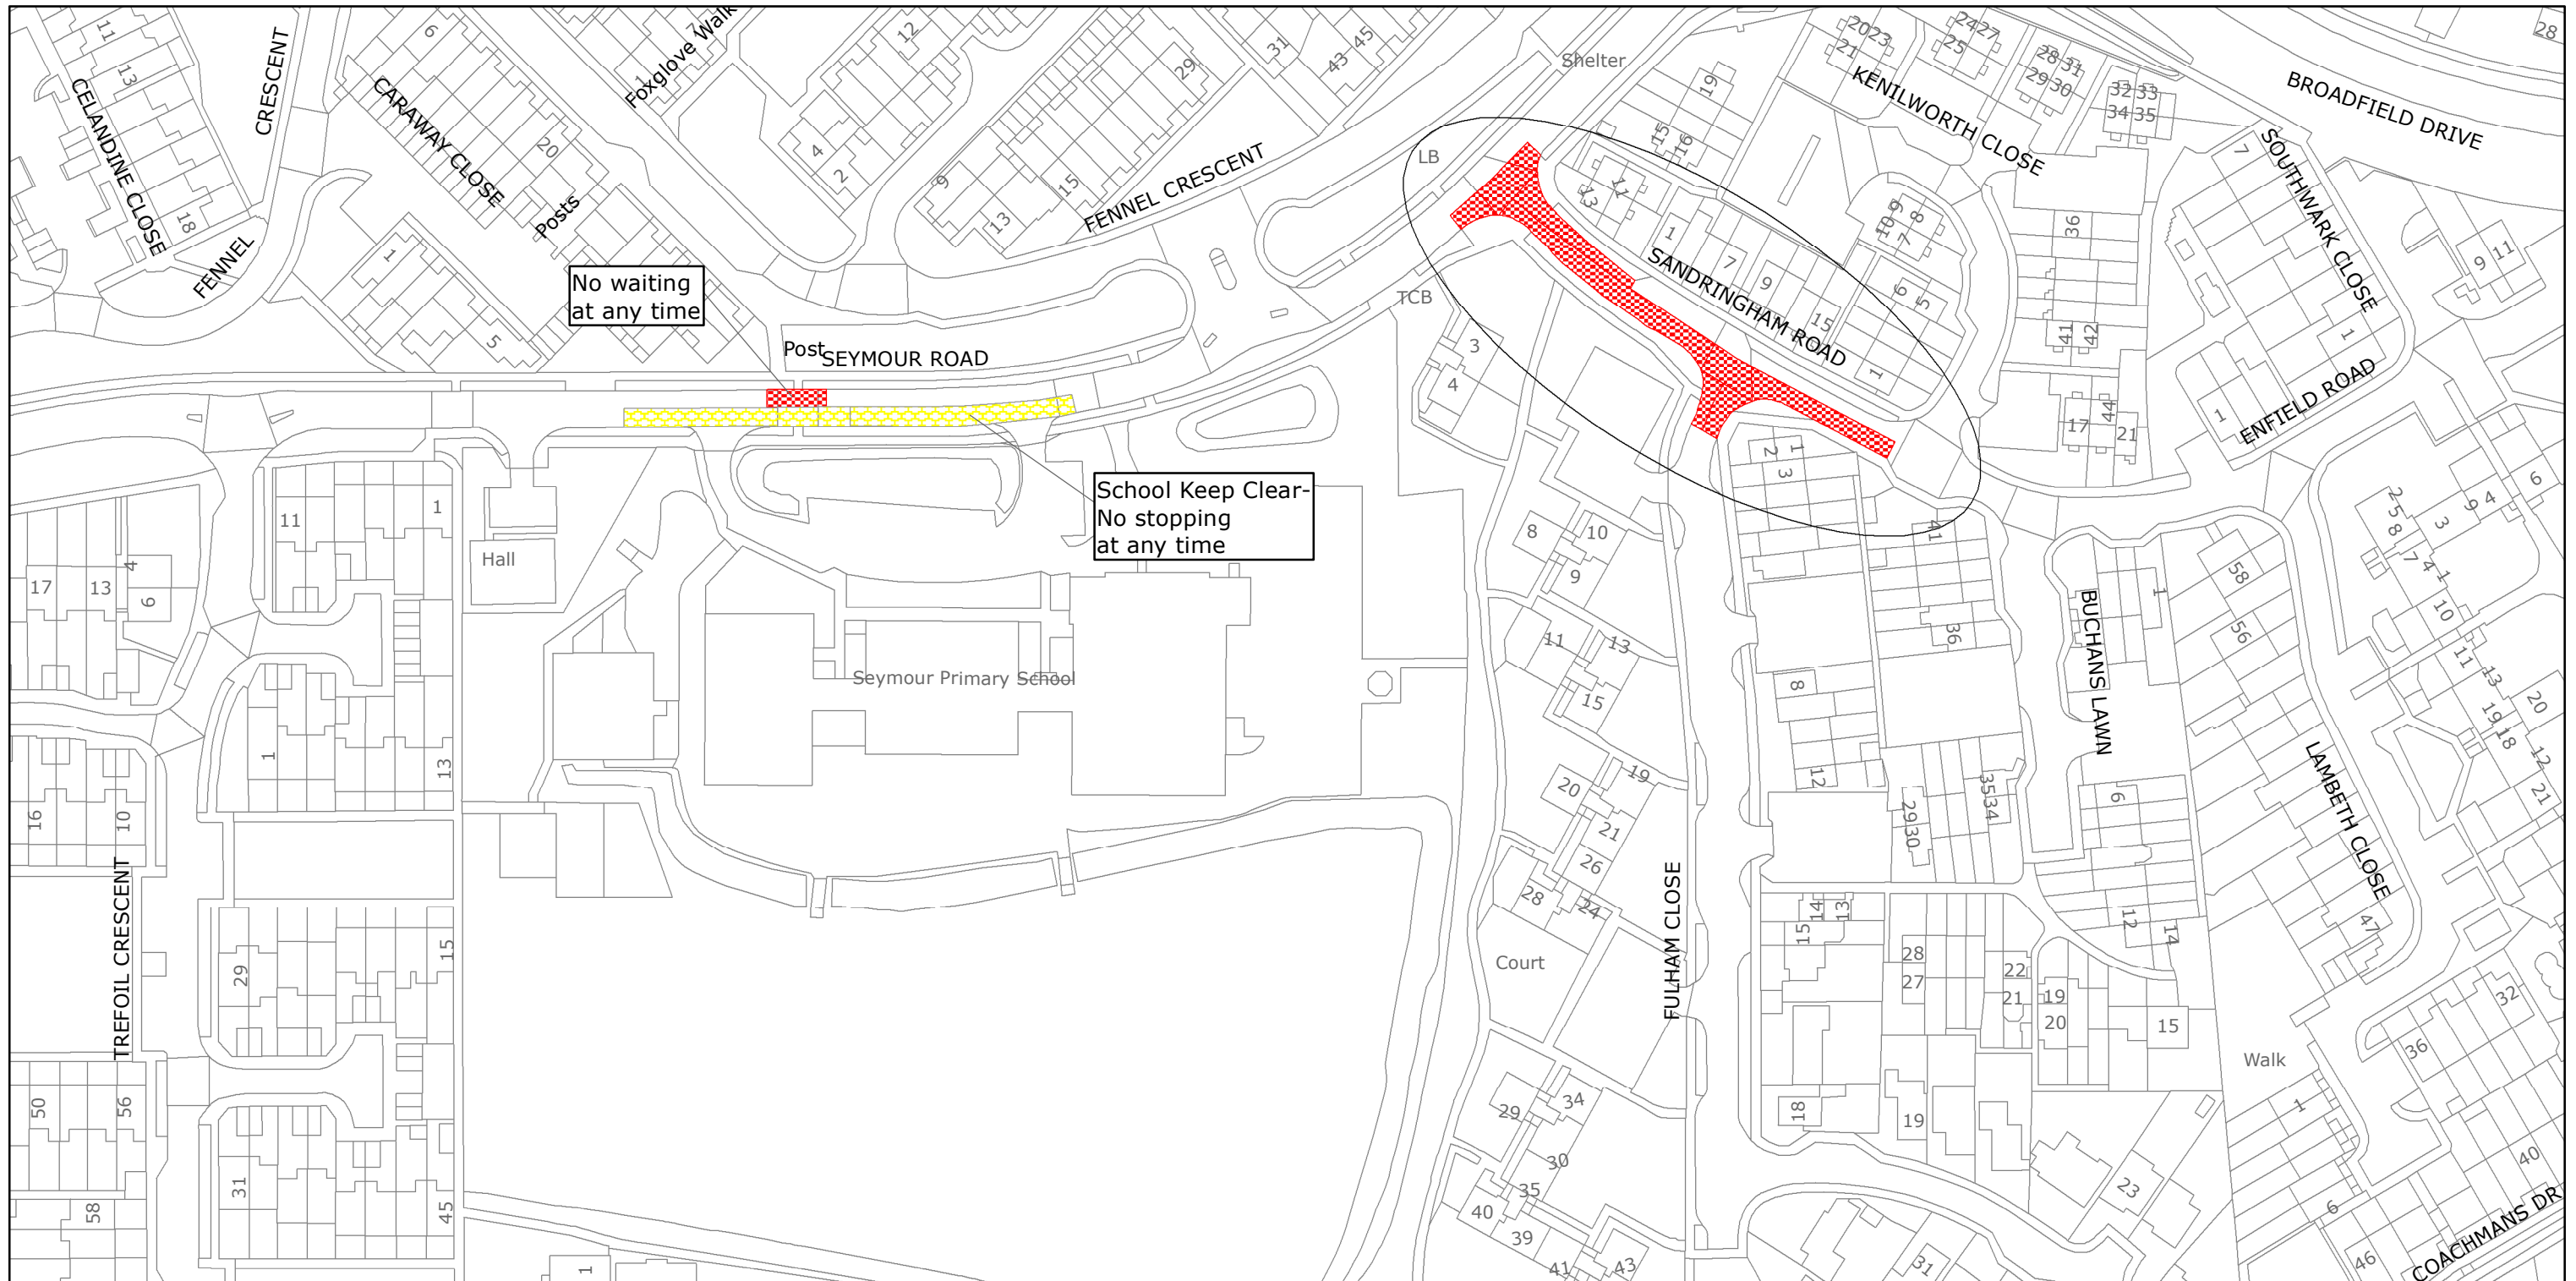

No waiting
at any time

School Keep Clear -
No stopping
at any time

West Sussex County Council
Highways & Transport
The Grange
Tower Street
Chichester
West Sussex
PO19 1RH

CRAWLEY BOROUGH: BROADFIELD NORTH WARD
WAITING RESTRICTIONS

TILE REF NO:
TQ2534NEN

SHEET ISSUE NO 1
SHEET ACTIVE FROM - 16/05/2016 at A3 size

SCALE:
1:1250

Reproduced from or based upon 2013 Ordnance Survey material with permission of the Controller of HMSO (c) Crown Copyright reserved.
Unauthorised reproduction infringes Crown copyright and may lead to prosecution or civil proceedings West Sussex County Council Licence No. 100023447

West Sussex County Council
 Highways & Transport
 The Grange
 Tower Street
 Chichester
 West Sussex
 PO19 1RH

CRAWLEY BOROUGH: BEWBUSH & NORTH BROADFIELD
 AND BROADFIELD WARDS

PROPOSED WAITING RESTRICTIONS (28.08.2020)

TILE REF NO:
TQ2534NEN

SHEET ISSUE NO 2_CRW2003
 SHEET ACTIVE FROM - DD/MM/YYYY

SCALE:
 1:1250
 at A3 size

Reproduced from or based upon 2020 Ordnance Survey mapping with permission of the Controller of HMSO (c) Crown Copyright reserved.
 Unauthorised reproduction infringes Crown copyright and may lead to prosecution or civil proceedings West Sussex County Council Licence No. 100018485