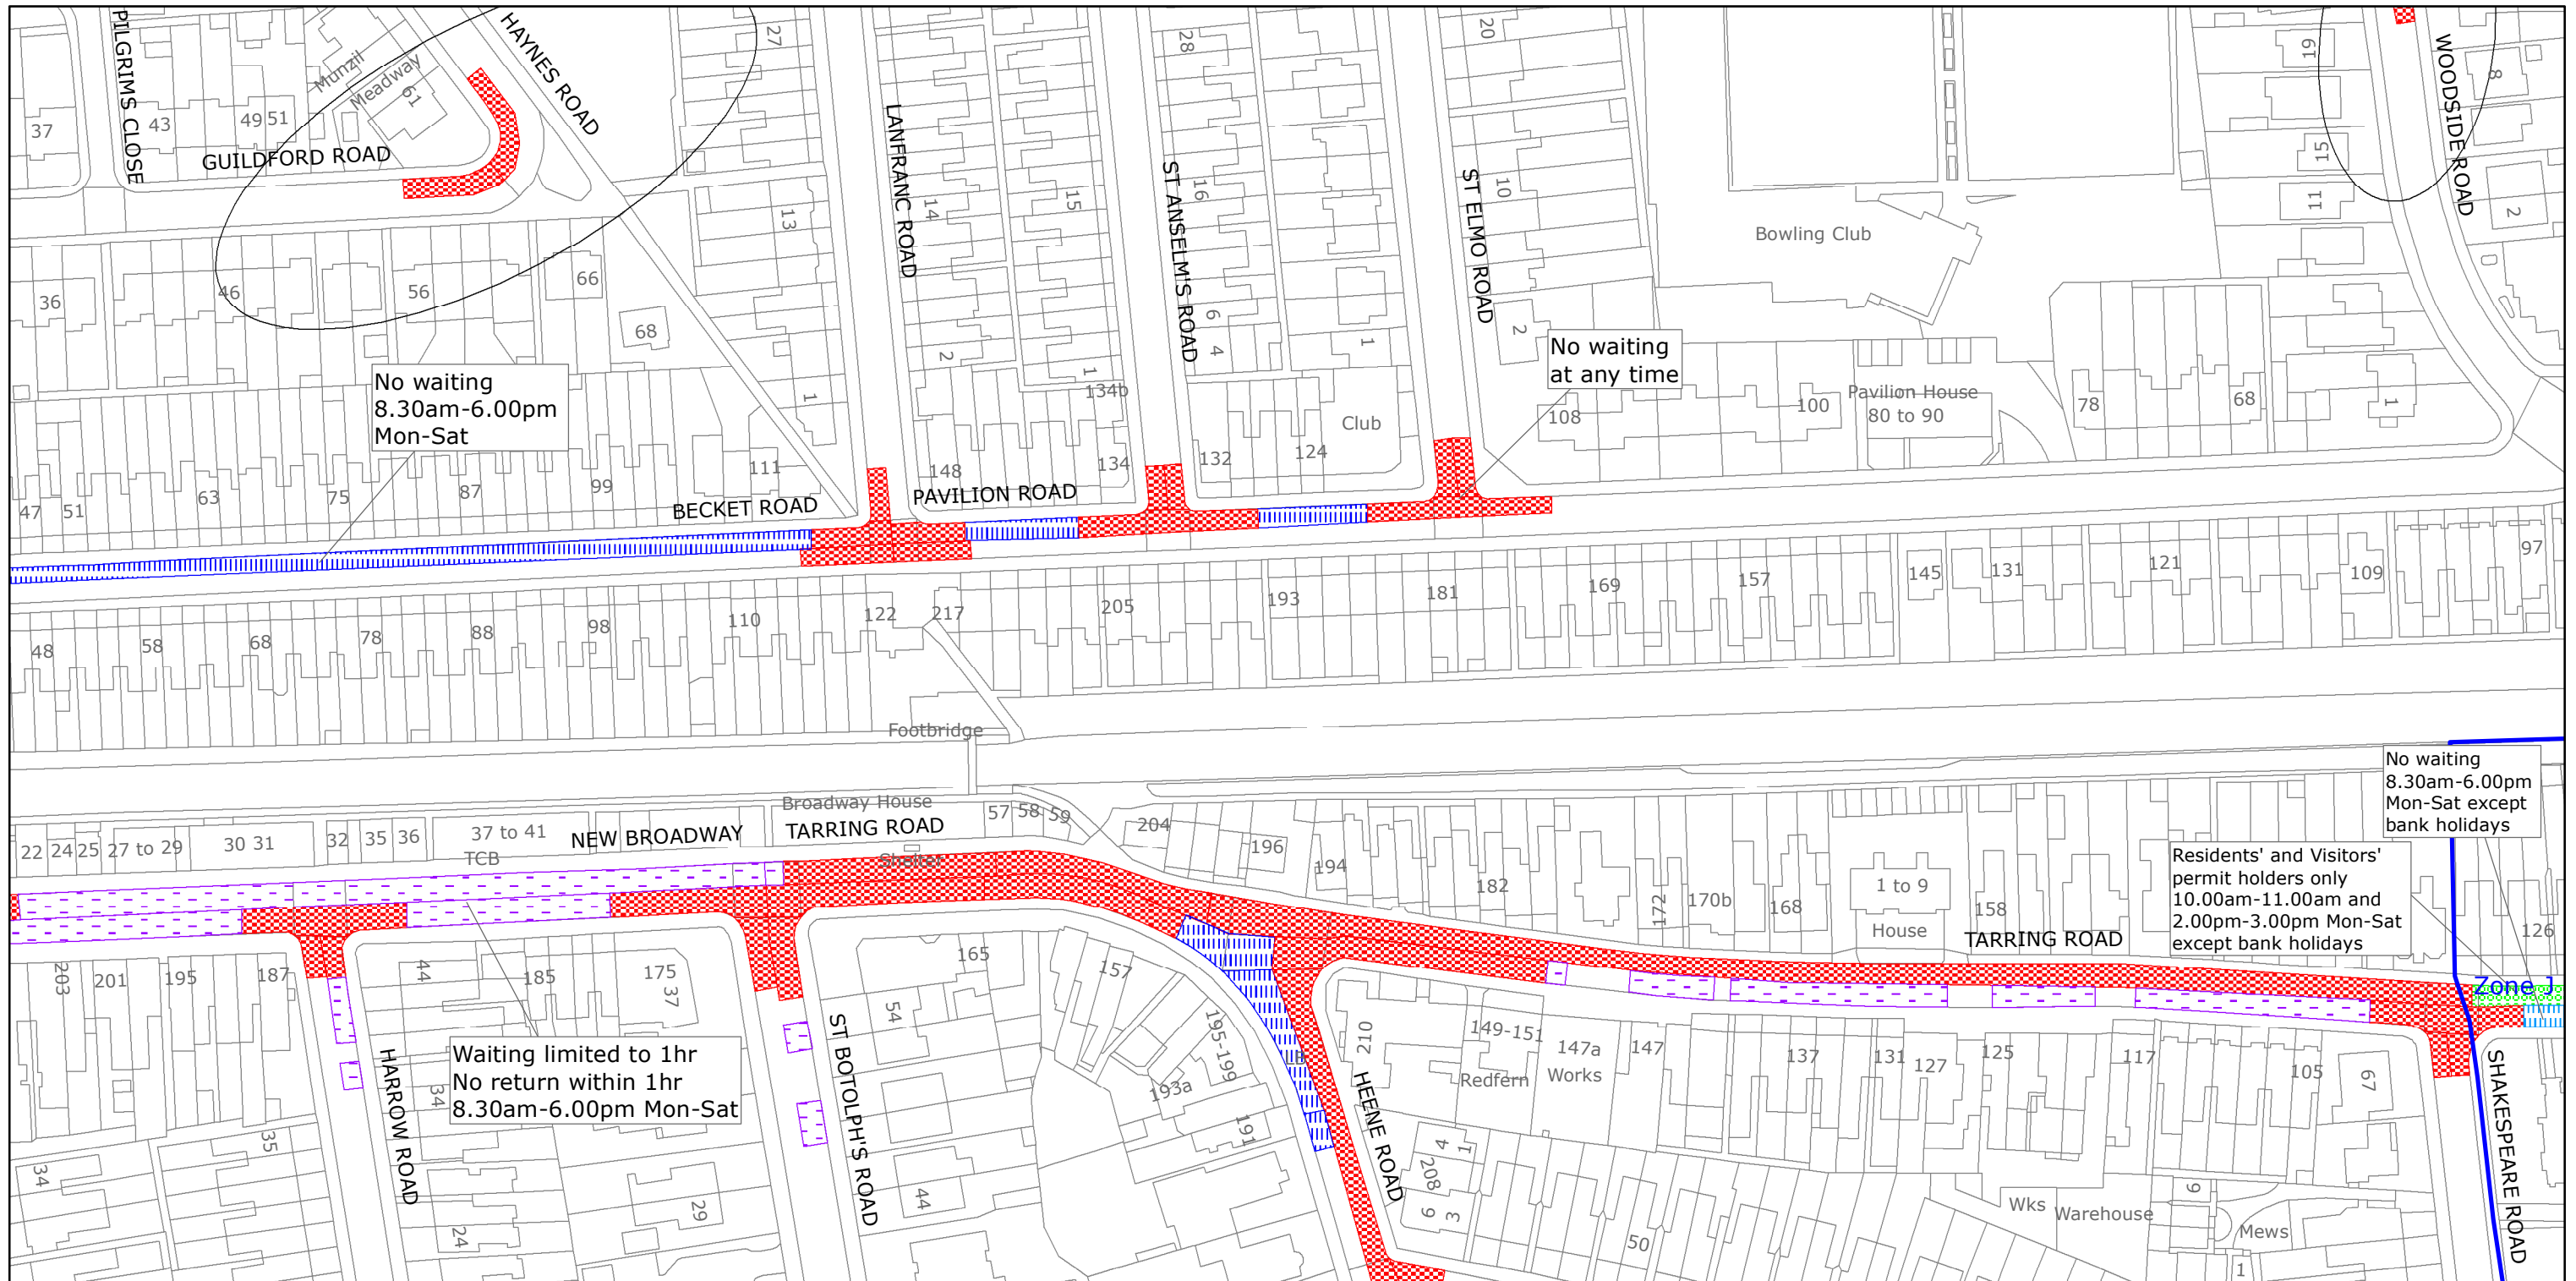

West Sussex County Council
 Highways & Transport
 The Grange
 Tower Street
 Chichester
 West Sussex
 PO19 1RH

**WORTHING BOROUGH: CENTRAL, GAISFORD, HEENE
 AND TARRING WARDS**

WAITING RESTRICTIONS

**TILE REF NO:
 TQ1303SEN**

**SHEET ISSUE NO 2
 SHEET ACTIVE FROM - 13/03/2017**

**SCALE:
 1:1250
 at A3 size**

Reproduced from or based upon 2017 Ordnance Survey mapping with permission of the Controller of HMSO (c) Crown Copyright reserved.
 Unauthorised reproduction infringes Crown copyright and may lead to prosecution or civil proceedings West Sussex County Council Licence No. 100018485

West Sussex County Council
 Highways & Transport
 The Grange
 Tower Street
 Chichester
 West Sussex
 PO19 1RH

WORTHING BOROUGH: CENTRAL, GAISFORD, HEENE AND TARRING WARDS
PROPOSED WAITING RESTRICTIONS (01.12.2020_MG)

**TILE REF NO:
 TQ1303SEN**

SHEET ISSUE NO 3_WOR2001
 SHEET ACTIVE FROM - DD/MM/YYYY

**SCALE:
 1:1250
 at A3 size**