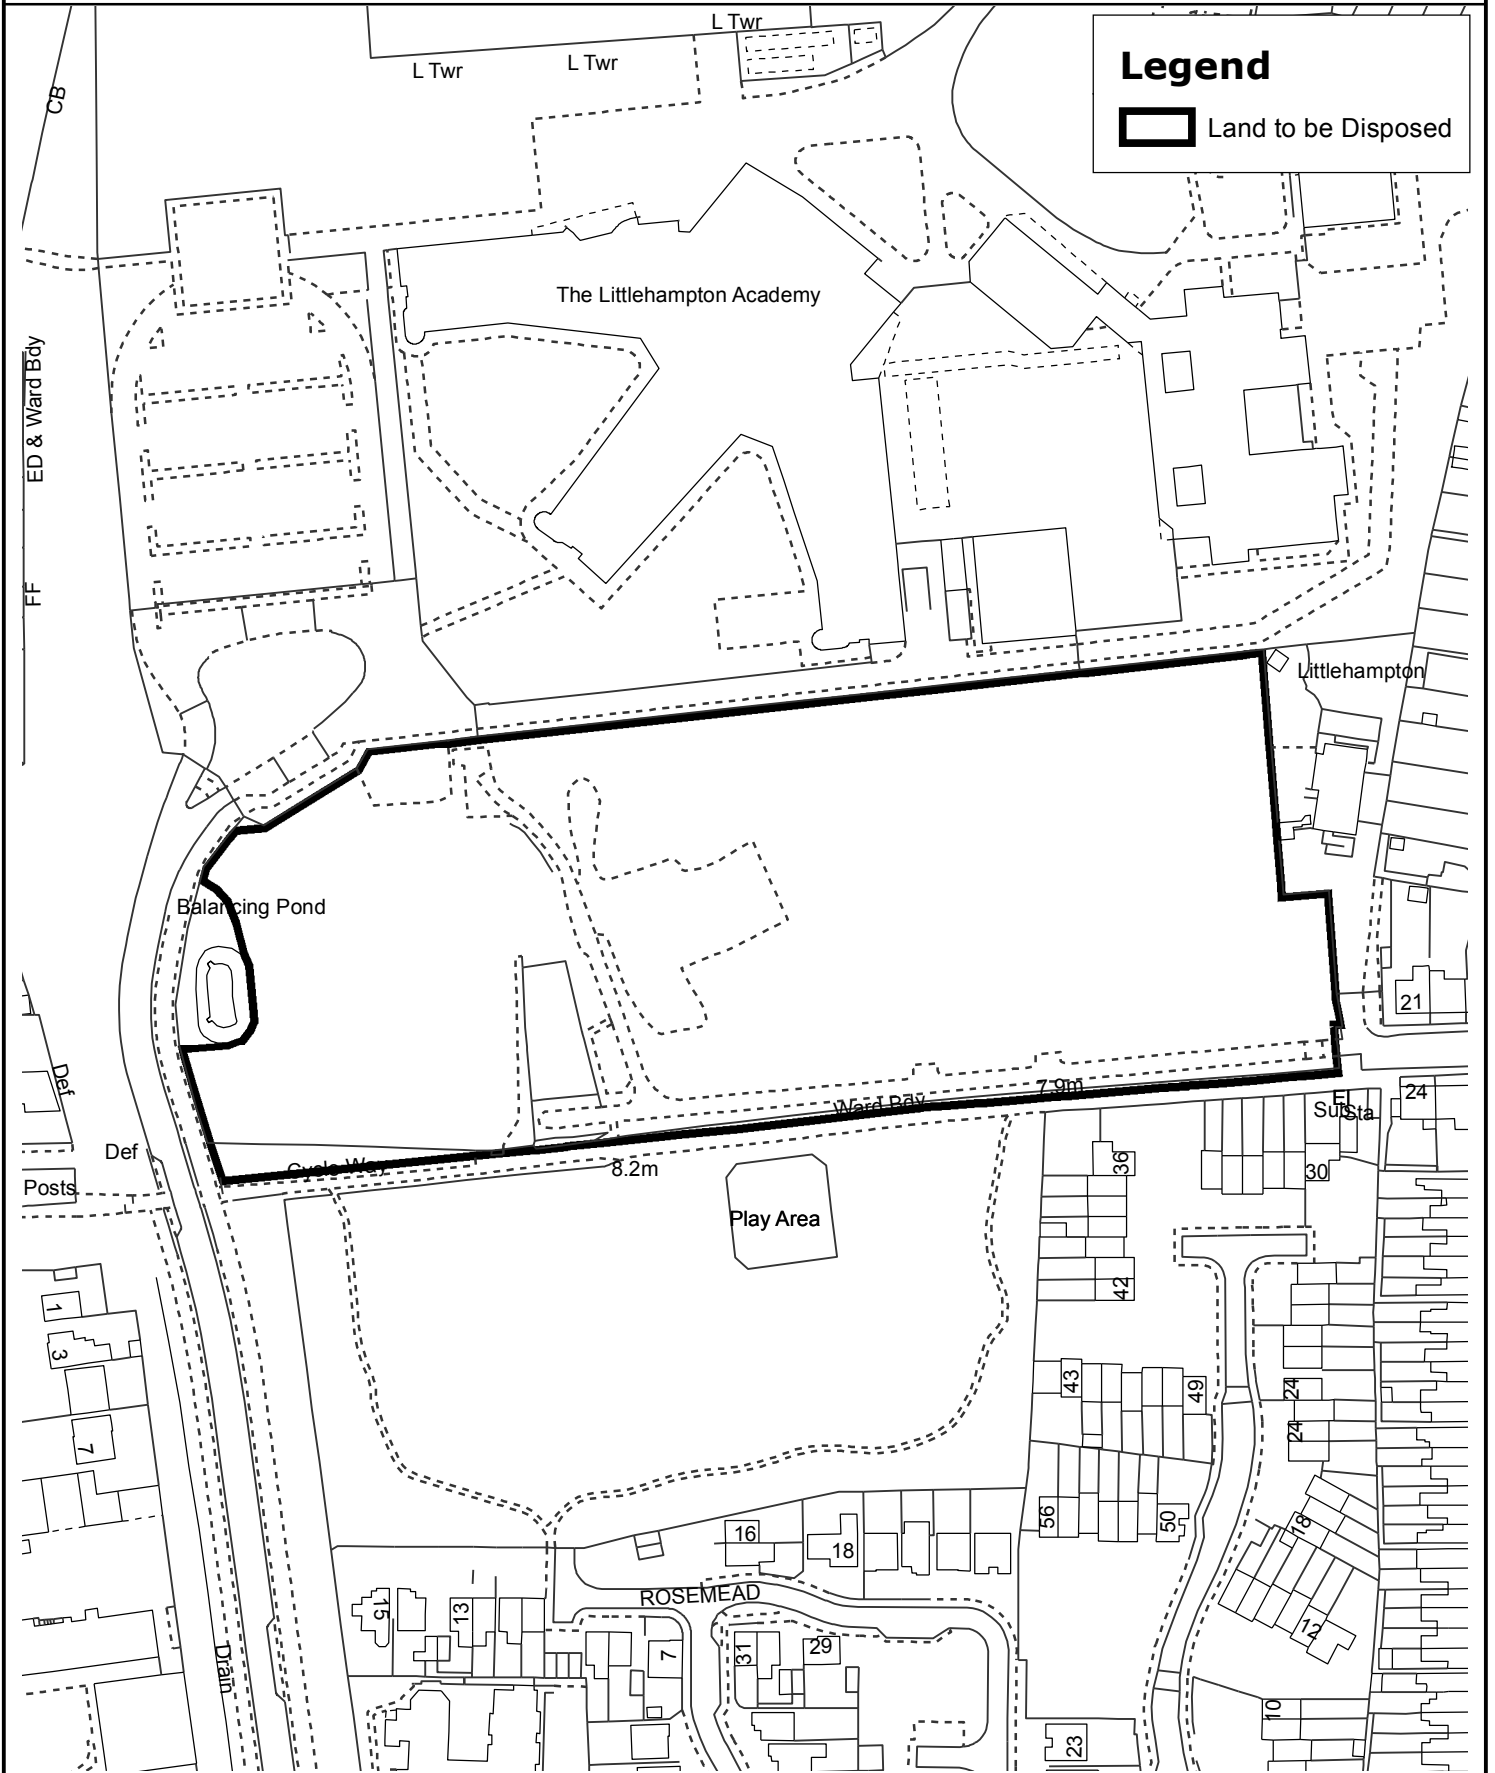

PROPERTY & ASSETS

Development Site, Littlehampton

Reproduced from or based upon the 2020 Ordnance Survey mapping with the permission of the Controller of HMSO (c) Crown Copyright reserved. Unauthorised production infringes Crown Copyright and may lead to prosecution. WSCC Licence 100023447.

PLAN FOR IDENTIFICATION
ONLY

Not to Scale

Property & Assets
Directorate