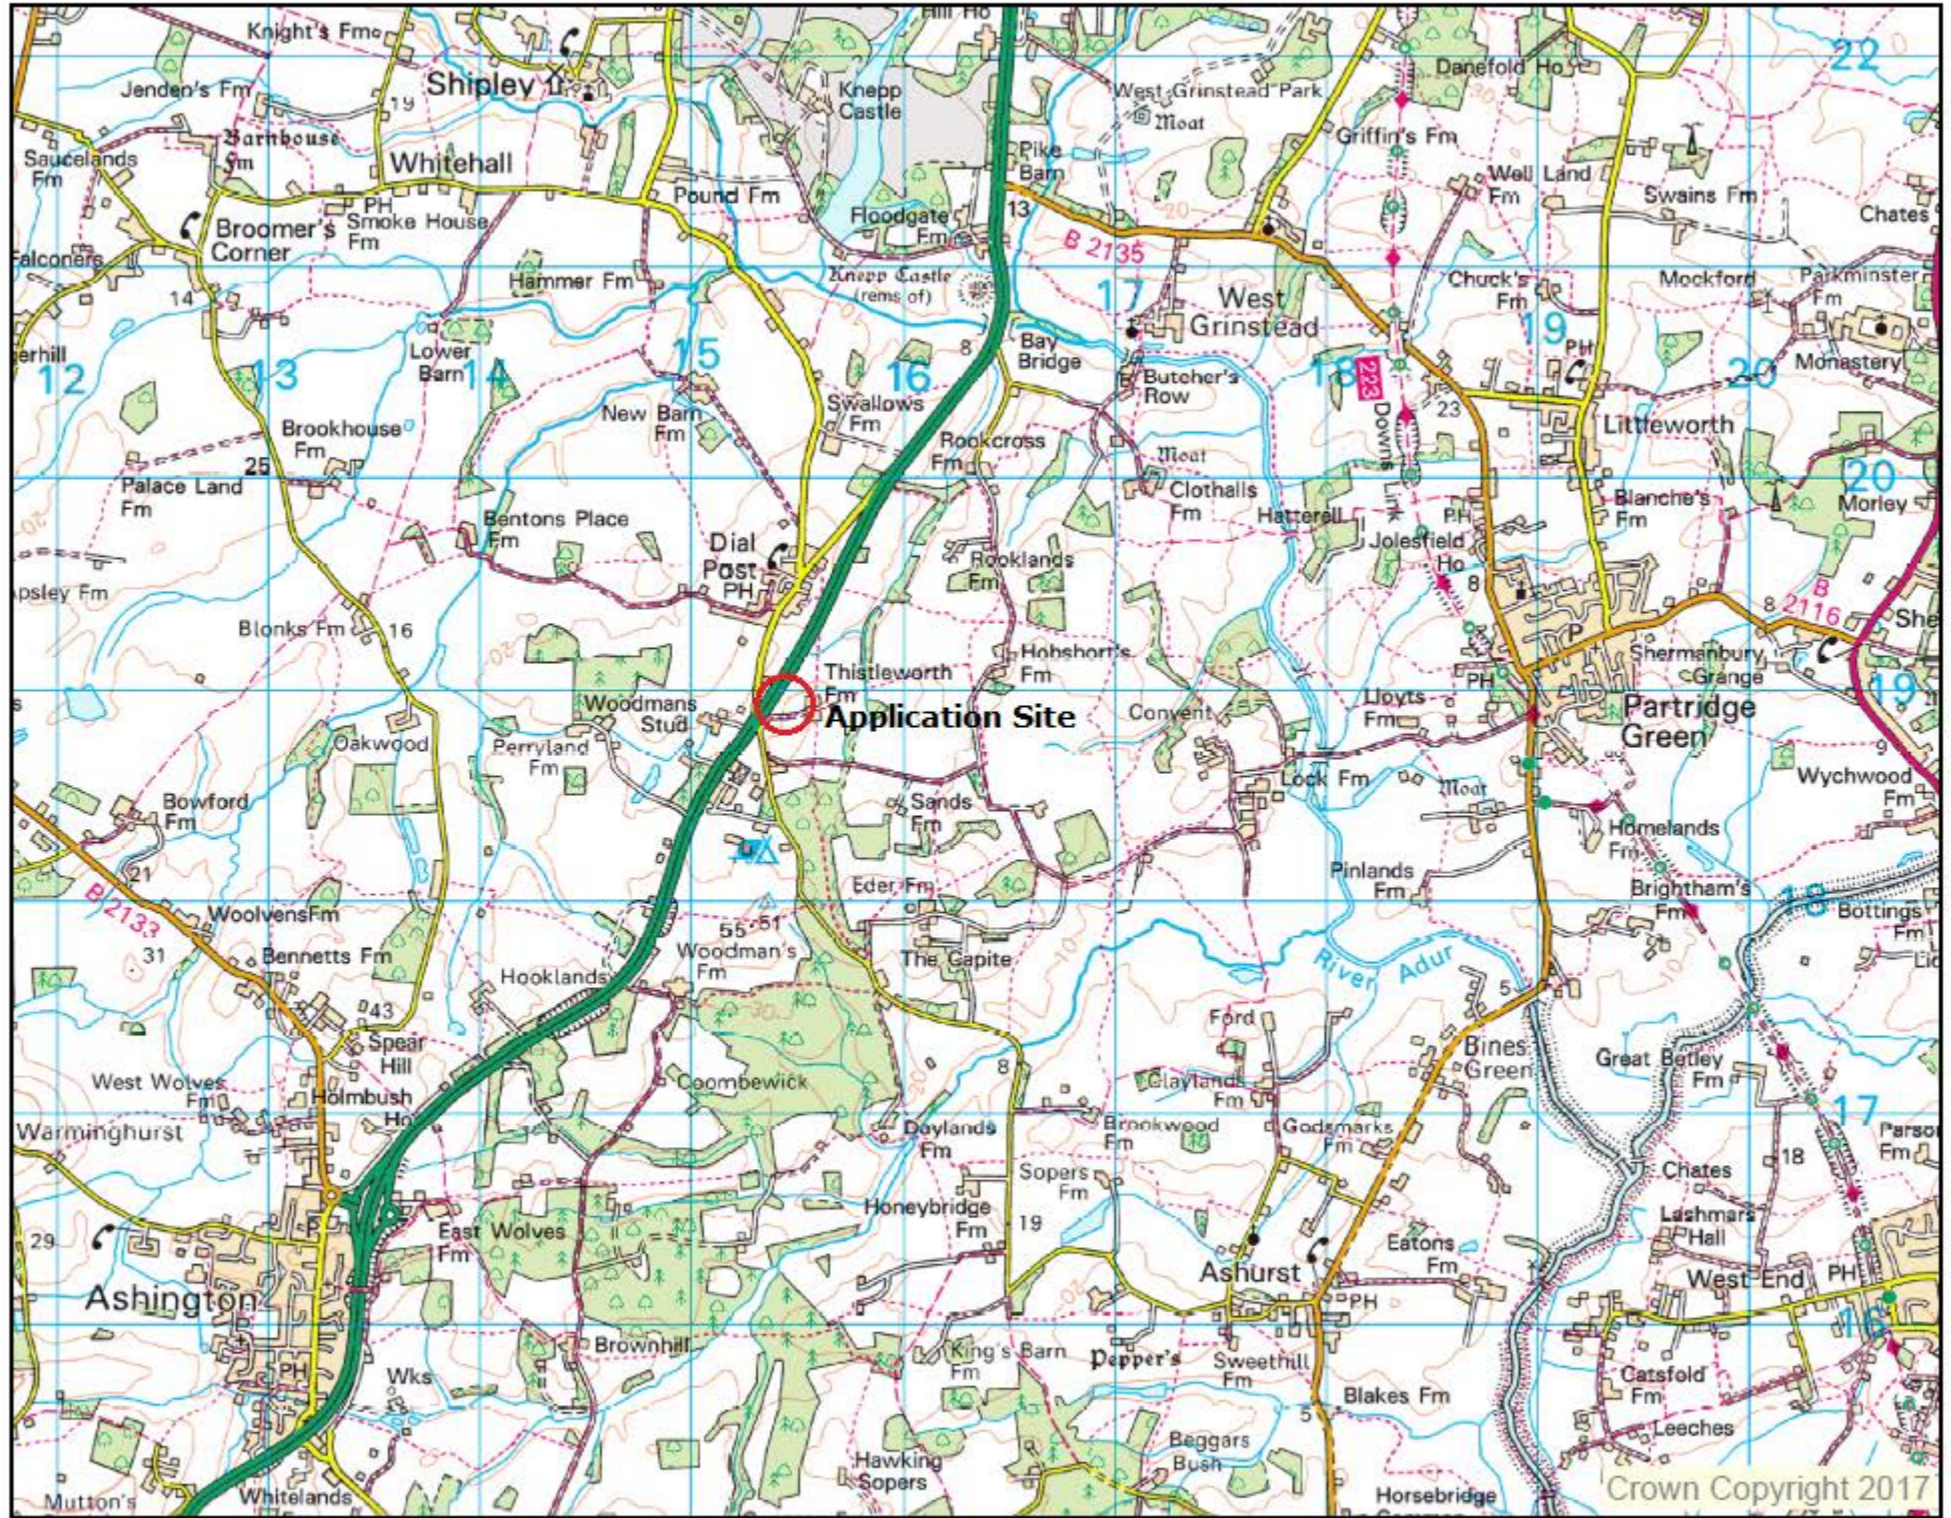

Site Location

Legend

Date:
Author:
Scale 1:43,828

Map Notes

Crown Copyright. All rights reserved.
West Sussex County Council
100023447 (2017)