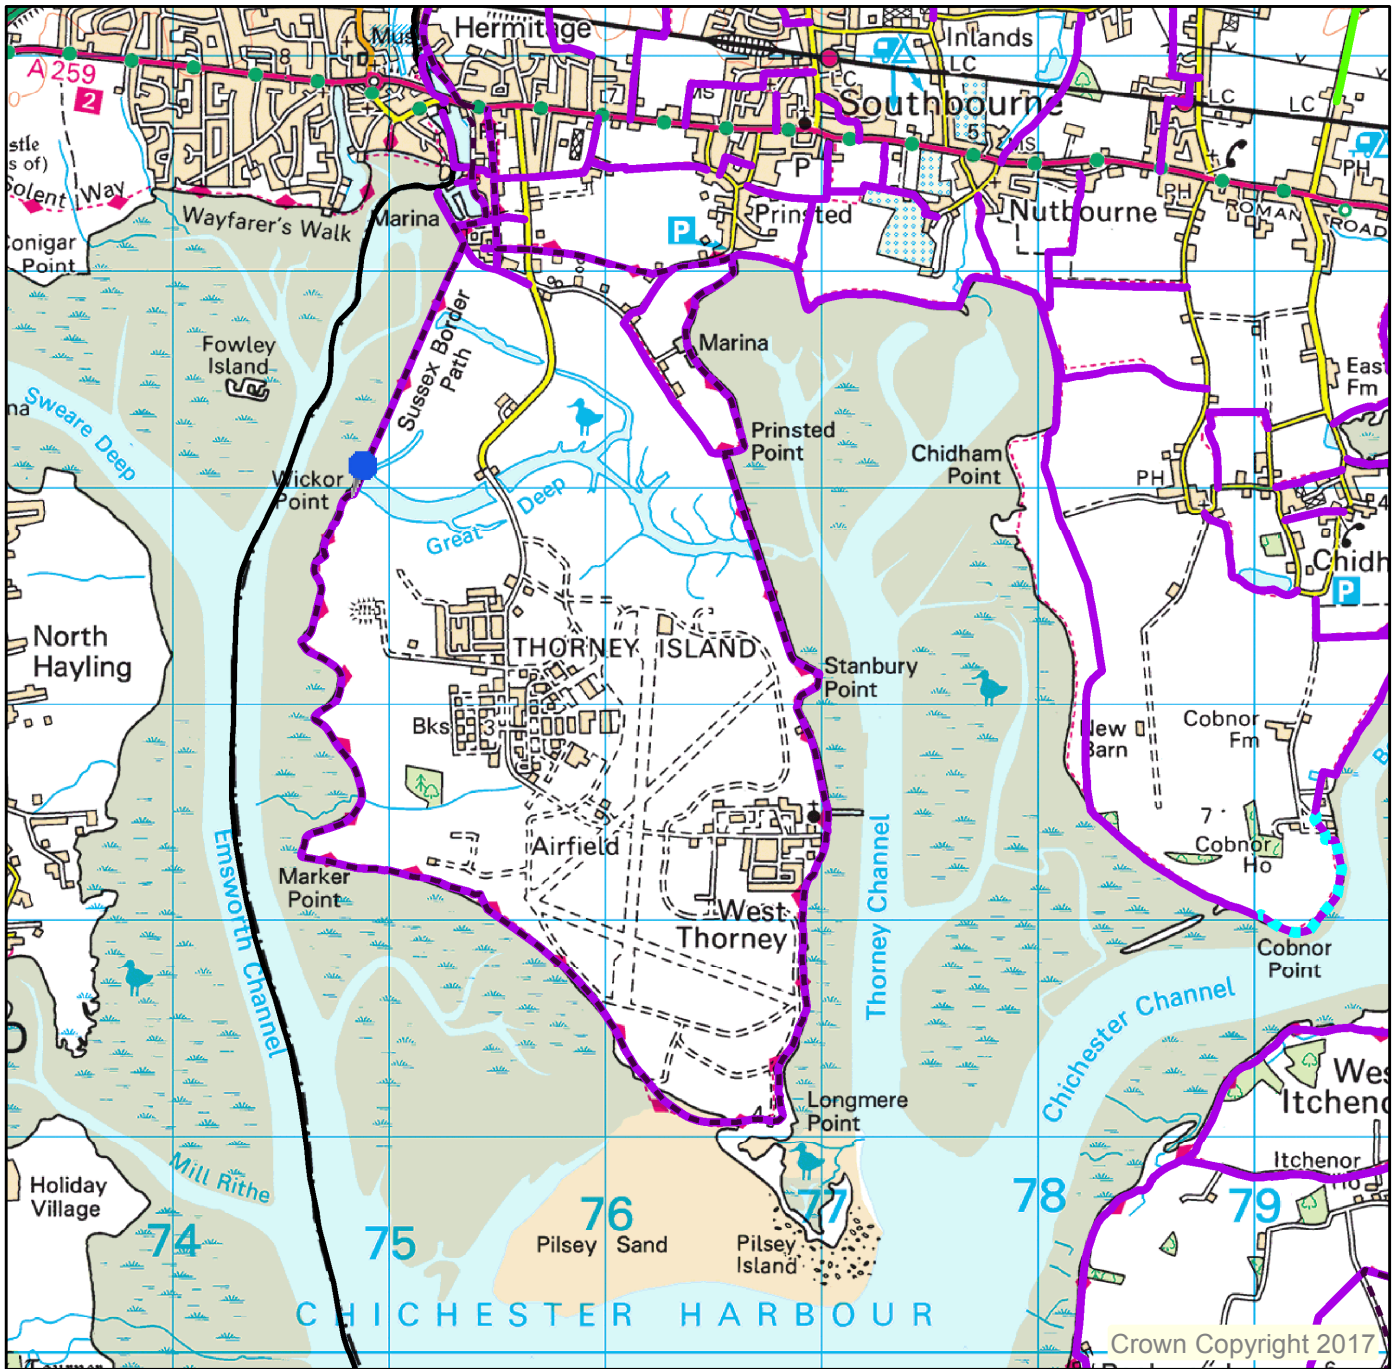

# Thorney fp 202-Location Plan

## Legend

-  PROW Areas
-  Walks
-  Easy Access Trails
-  Footpath
-  Bridleway
-  Cycleway
-  G Class Road
-  Footpath
-  Bridleway
-  Restricted Byway
-  Byway

Date: 06.08.2020

Author: jg

Scale 1:35,000

## Map Notes