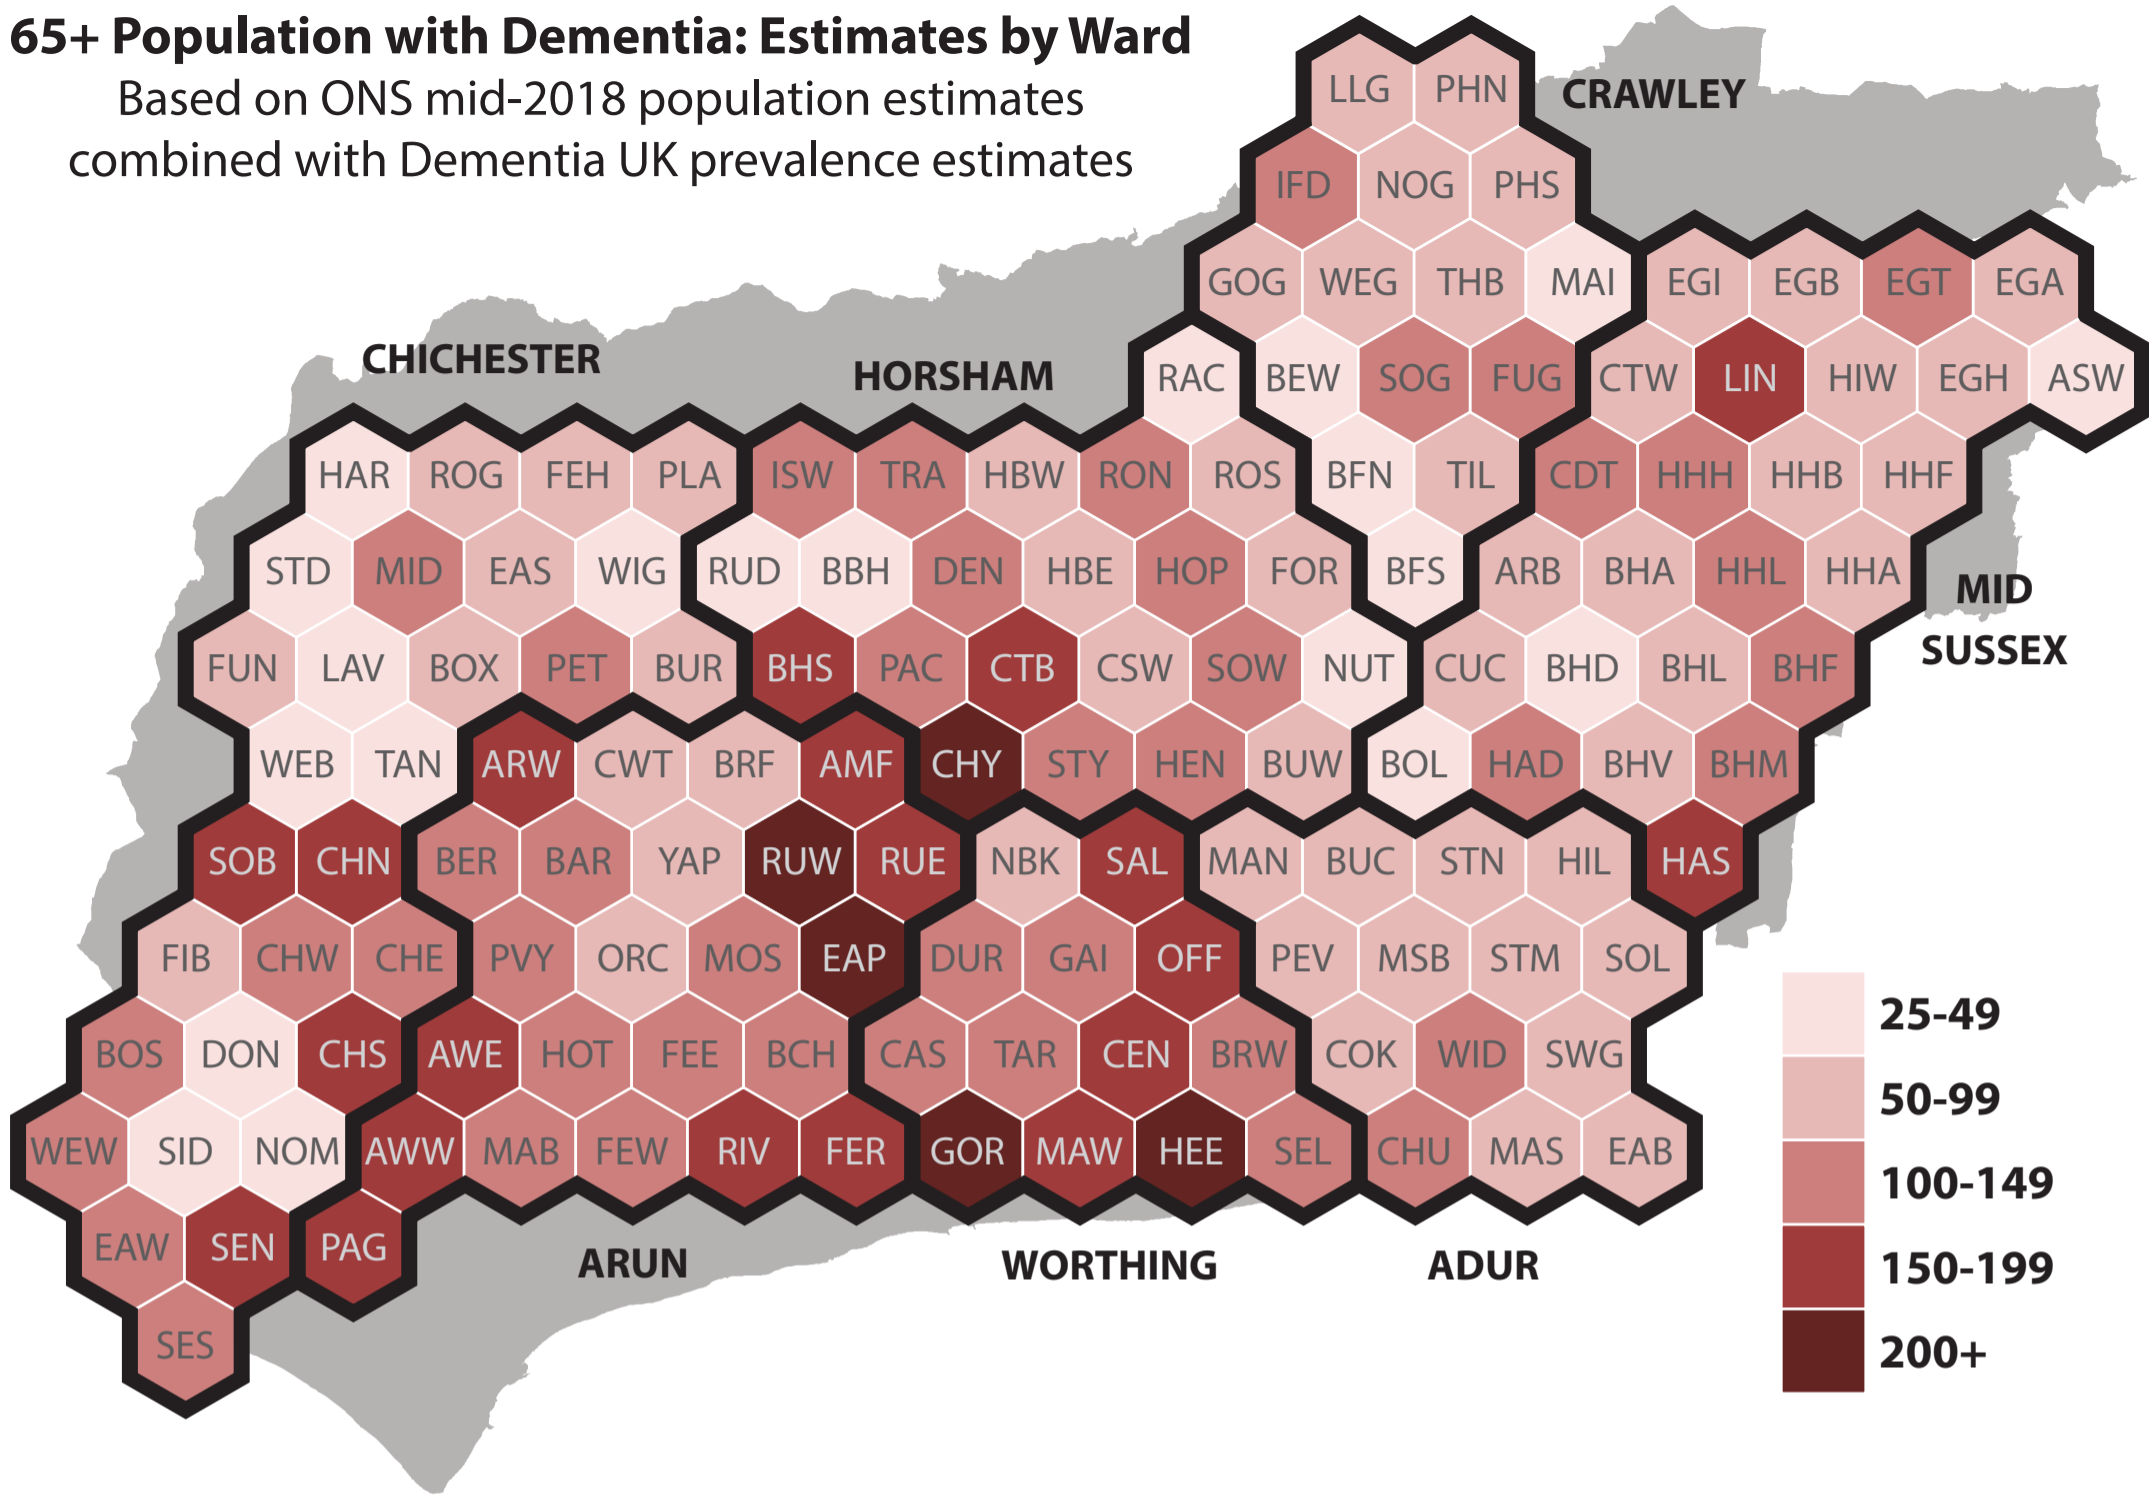

65+ Population with Dementia: Estimates by Ward

Based on ONS mid-2018 population estimates combined with Dementia UK prevalence estimates

Adur Wards:

BUC	Buckingham
CHU	Churchill
COK	Cokeham
EAB	Eastbrook
HIL	Hillside
MAN	Manor
MAS	Marine (Shoreham)
MSB	Mash Barn
PEV	Peveler
SOL	Southlands
STM	St Mary's
STN	St Nicolas
SWG	Southwick Green
WID	Widewater

Arun Wards:

AMF	Angmering & Findon
ARW	Arundel & Walberton
AWE	Aldwick East
AWW	Aldwick West
BAR	Barnham
BCH	Beach
BER	Bersted
BRF	Brookfield
CWT	Courtwick with Toddington
EAP	East Preston
FEE	Felpham East
FER	Ferring
FEW	Felpham West
HOT	Hotham
MAB	Marine (Bognor)
MOS	Middleton-on-Sea

TAN	Tangmere
WEB	Westbourne
WEW	West Wittering
WIG	Wisborough Green

Crawley Wards:

BEW	Bewbush
BFN	Broadfield North
BFS	Broadfield South
FUG	Furnace Green
GOG	Gossops Green
IFD	Ifield
LLG	Langley Green
MAI	Maidenbower
NOG	Northgate
PHN	Pound Hill North
PHS	Pound Hill South & Worth
SOG	Southgate
THB	Three Bridges
TIL	Tilgate
WEG	West Green

EGH	East Grinstead Herontye
EGI	East Grinstead Imberhorne
EGT	East Grinstead Town
HAD	Hurstpierpoint & Downs
HAS	Hassocks
HHA	Haywards Heath Ashenground
HHB	Haywards Heath Bentswood
HHF	Haywards Heath Franklands
HHH	Haywards Heath Heath
HHL	Haywards Heath Lucastes
HIW	High Weald
LIN	Lindfield