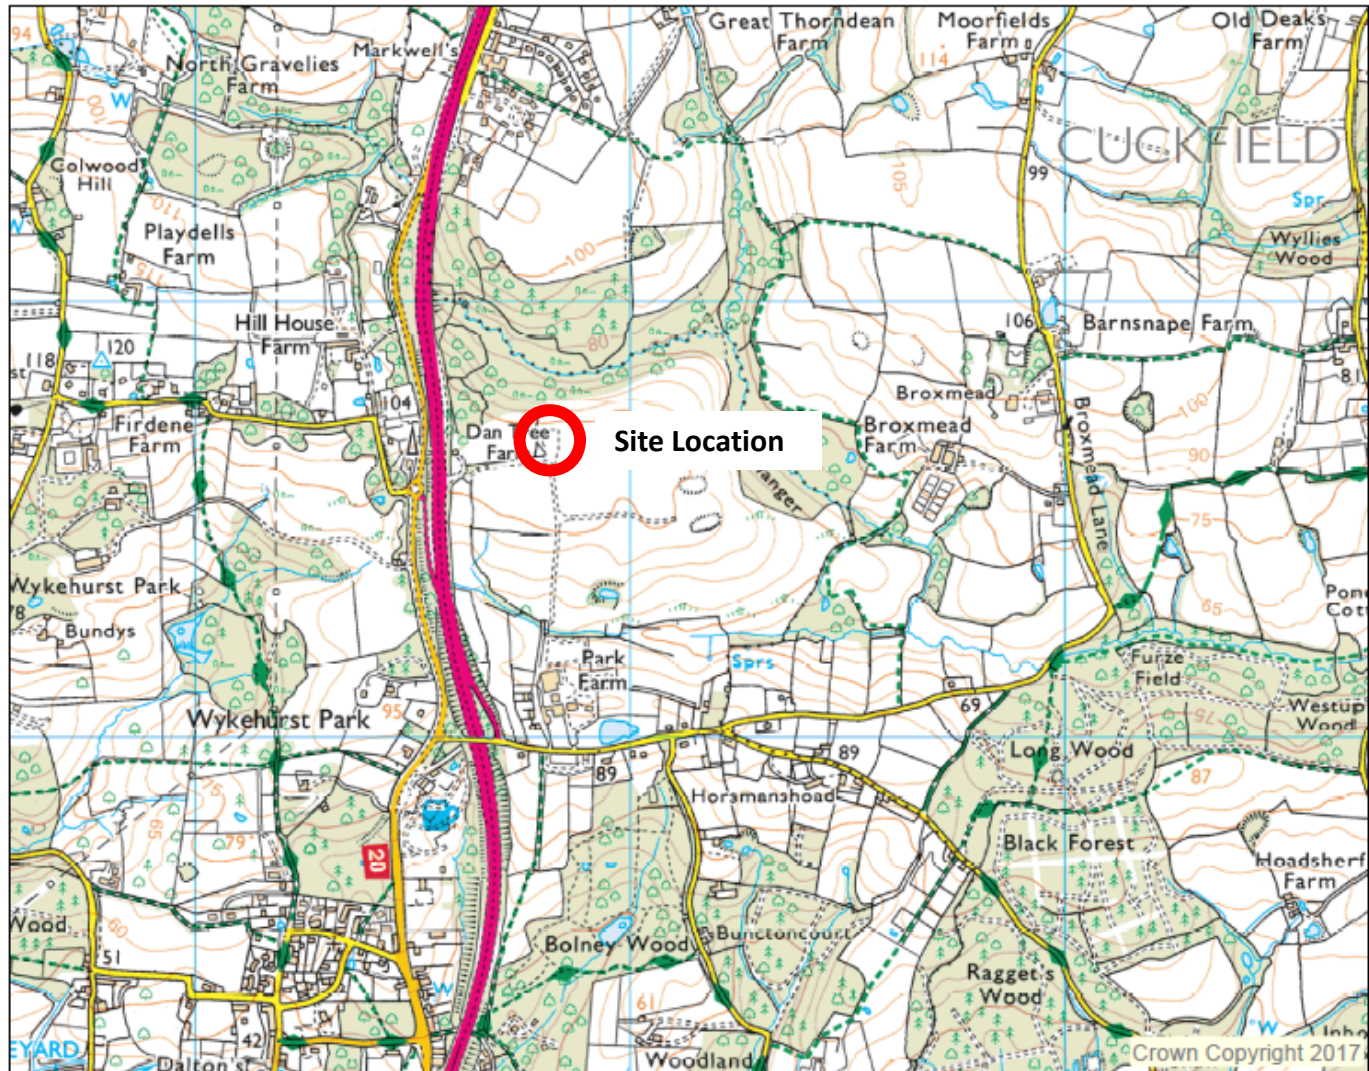

Site Location Plan

Legend

Date: 12 December 2019

Author: WSCC

Scale 1:15,000

Map Notes

Crown Copyright. All rights reserved.
West Sussex County Council
100023447 (2017)